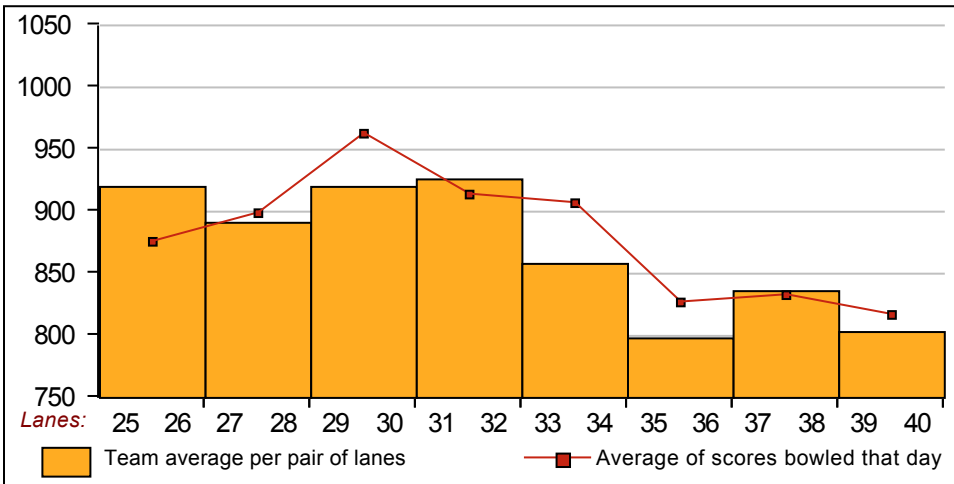

Team Average vs Ave of Scores