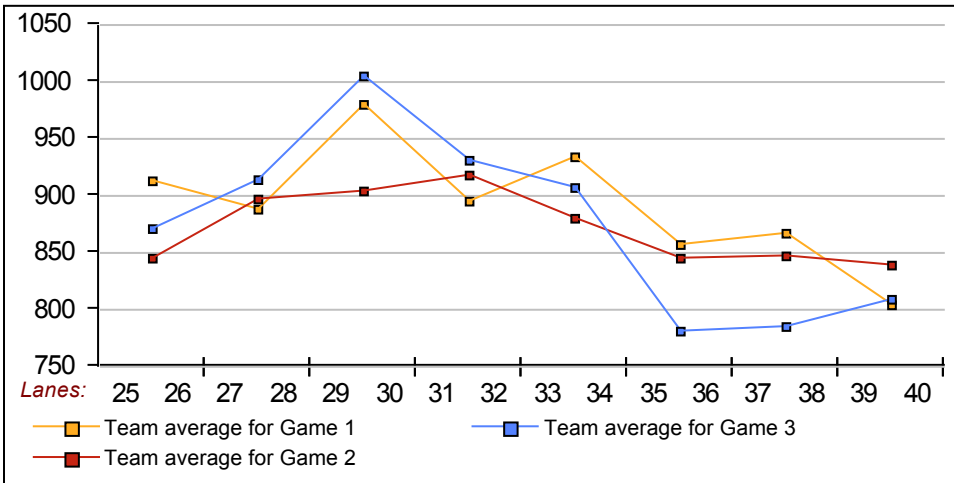

Average of Scores for Each Game