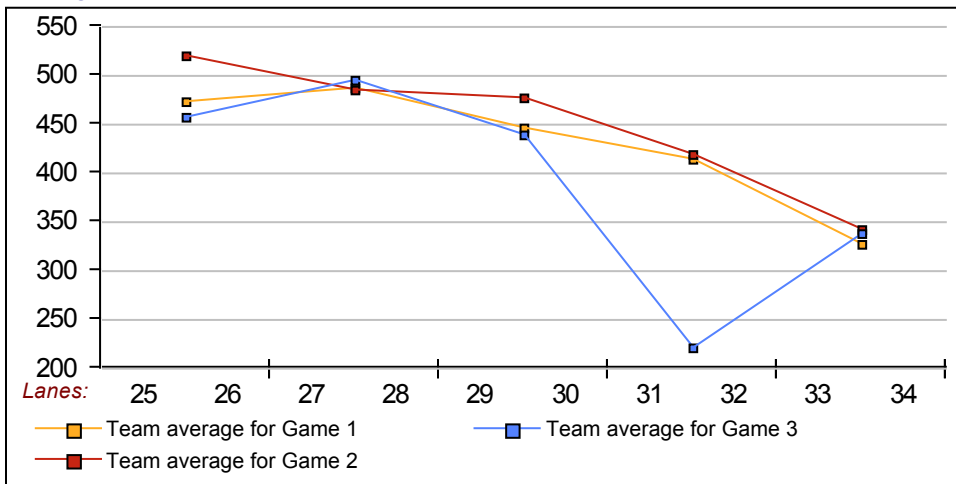

Average of Scores for Each Game