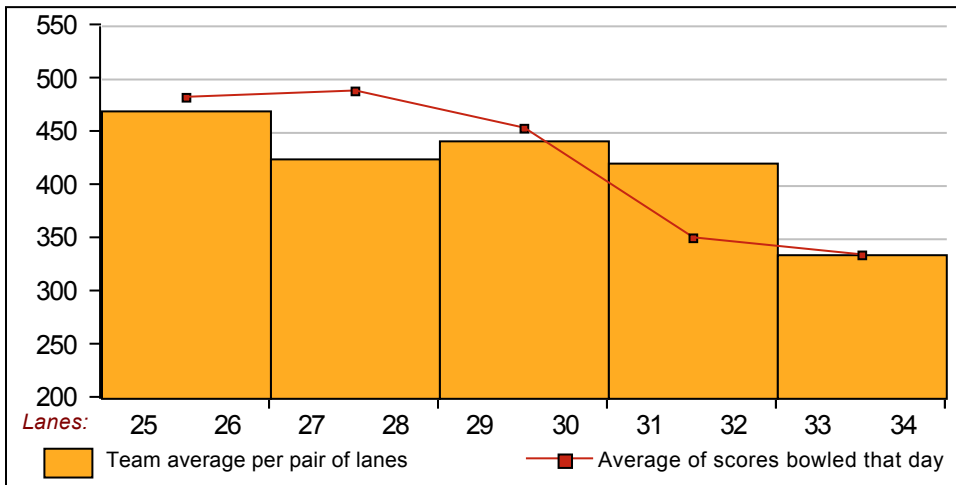

Thank you for bowling with us! We hope to see you next season!

Team Average vs Ave of Scores