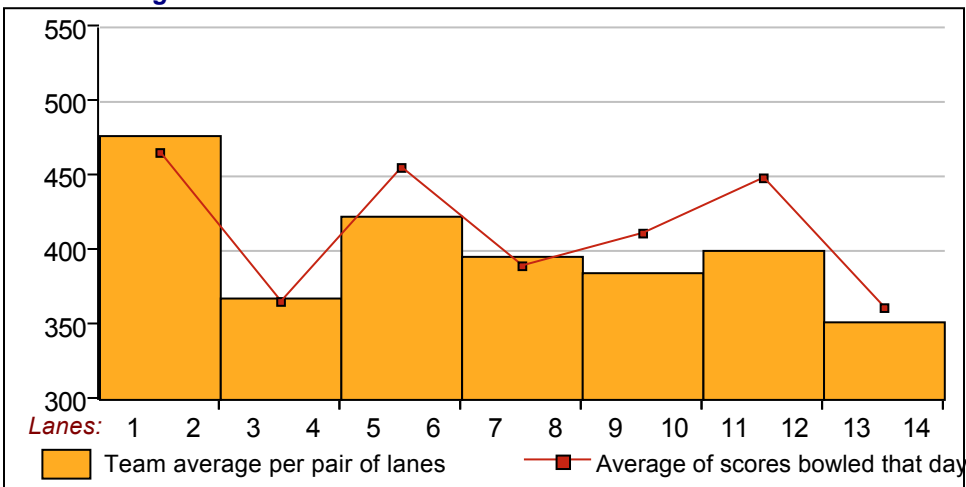

Team Average vs Ave of Scores