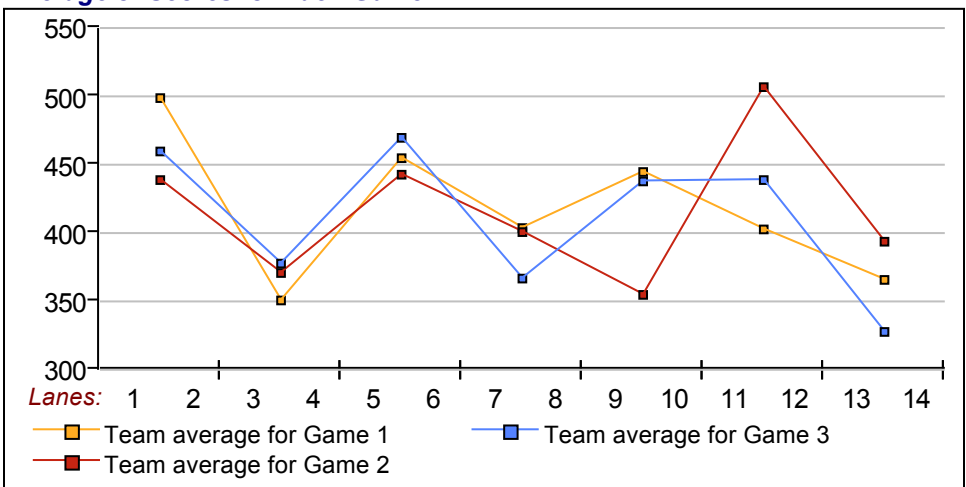

Average of Scores for Each Game