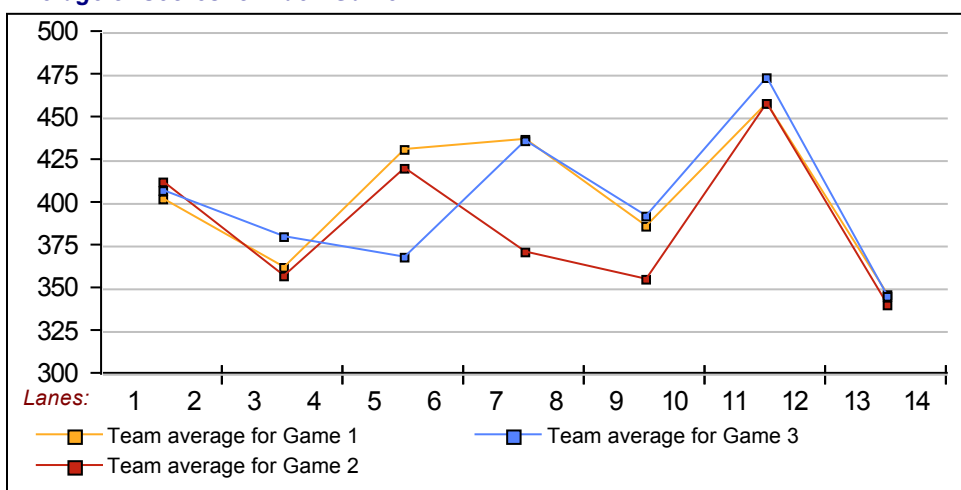

Average of Scores for Each Game