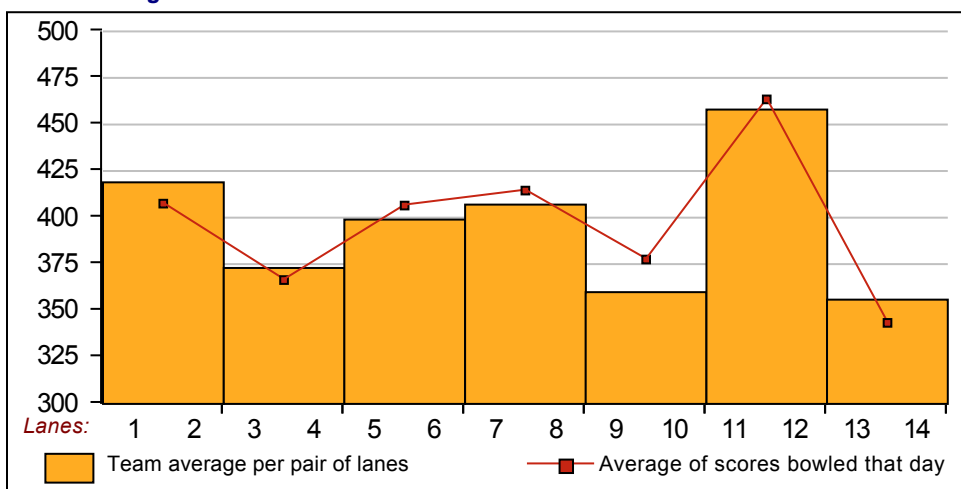

Team Average vs Ave of Scores