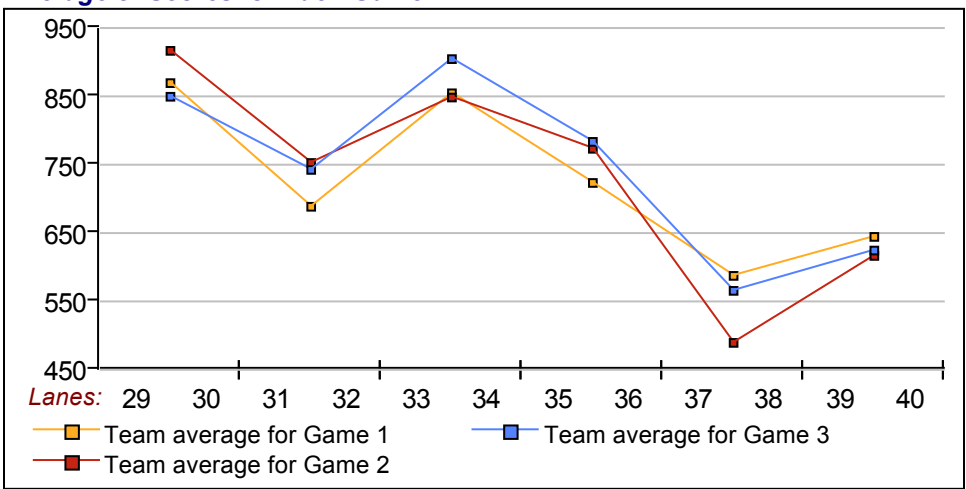

Average of Scores for Each Game