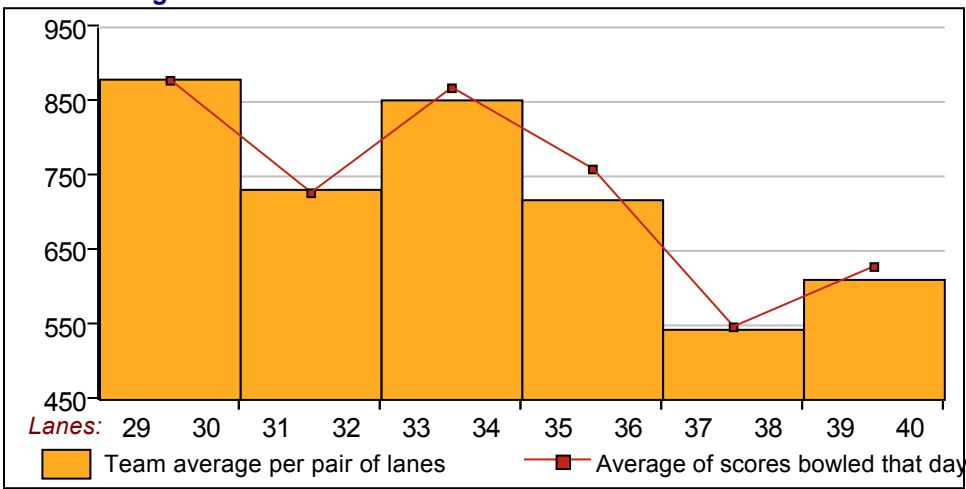

Team Average vs Ave of Scores