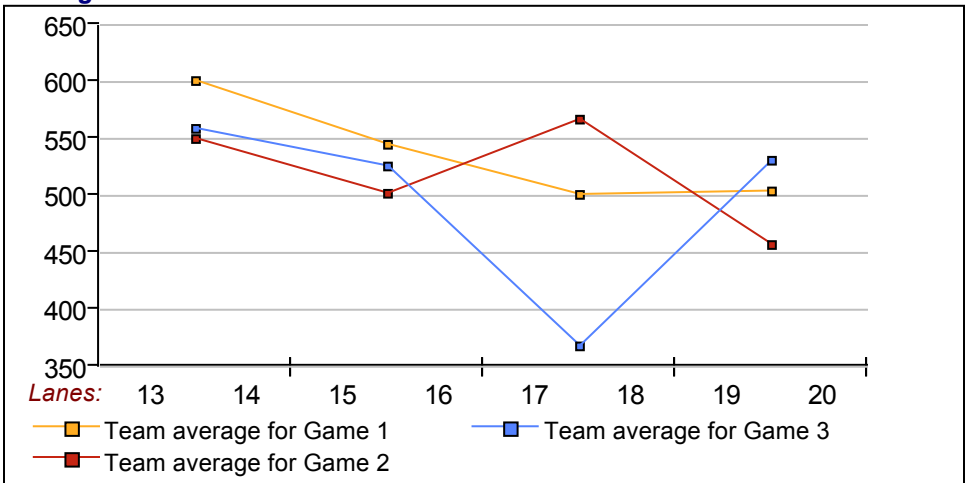

Average of Scores for Each Game