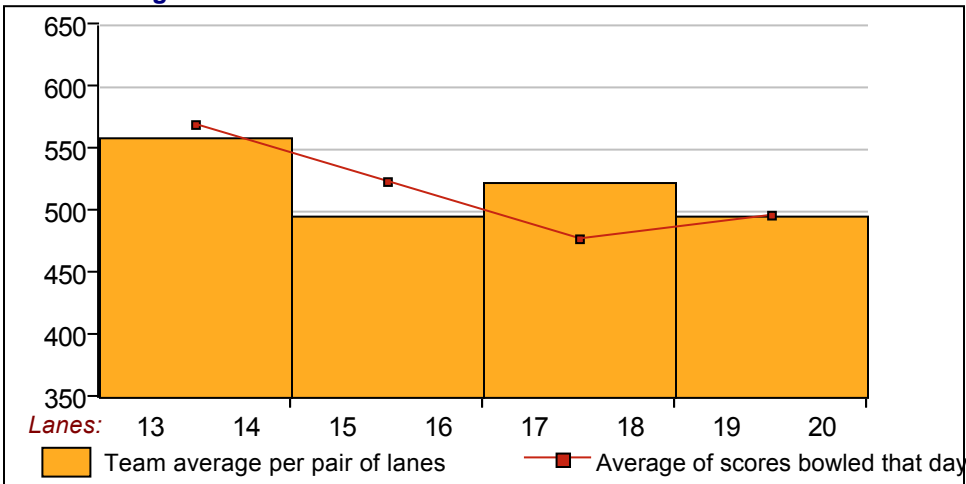

Thank you for bowling with us! We hope to see you next season!

Team Average vs Ave of Scores