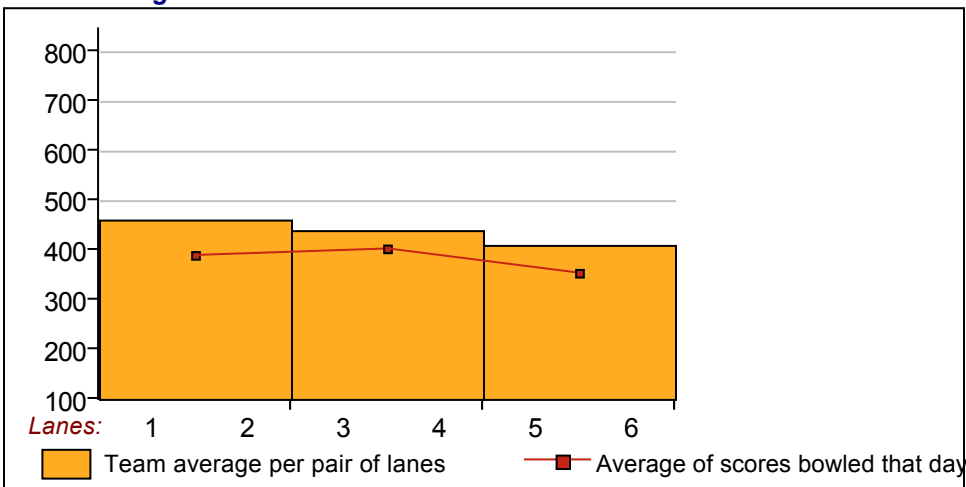

Team Average vs Ave of Scores