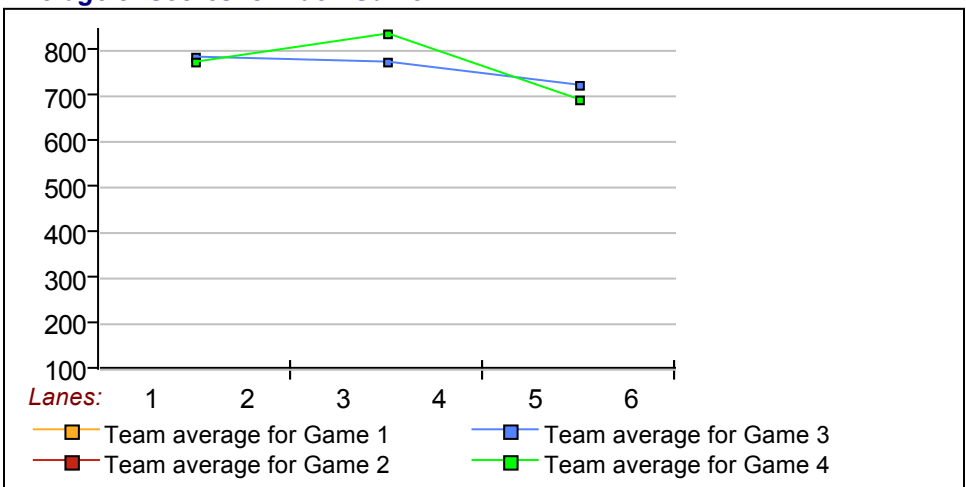

Average of Scores for Each Game