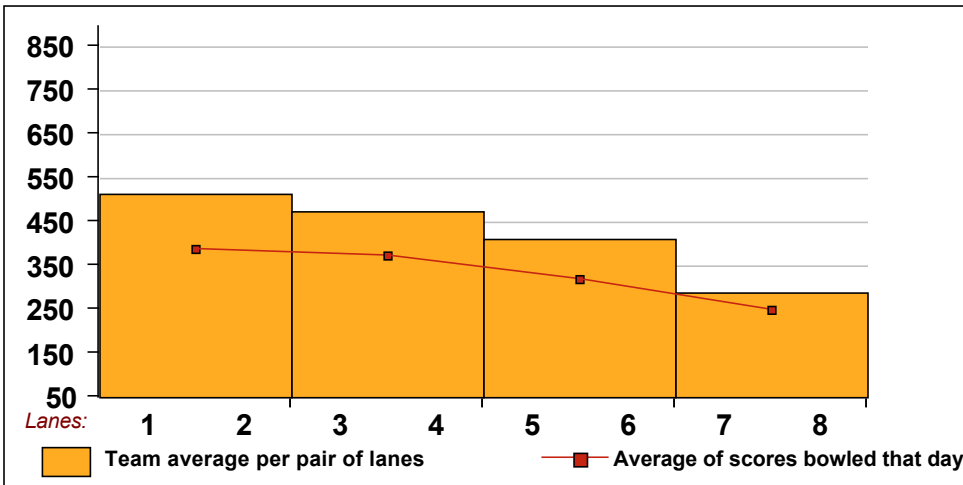

Team Average vs Ave of Scores