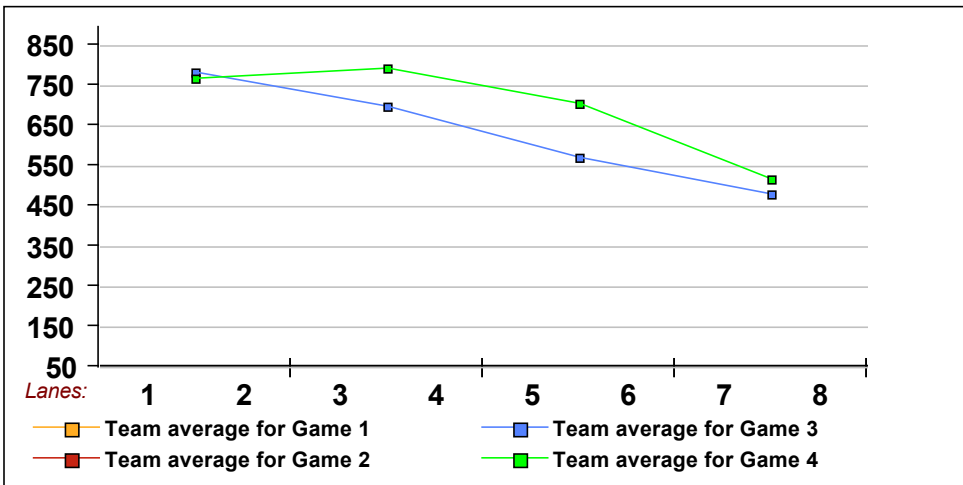

Average of Scores for Each Game