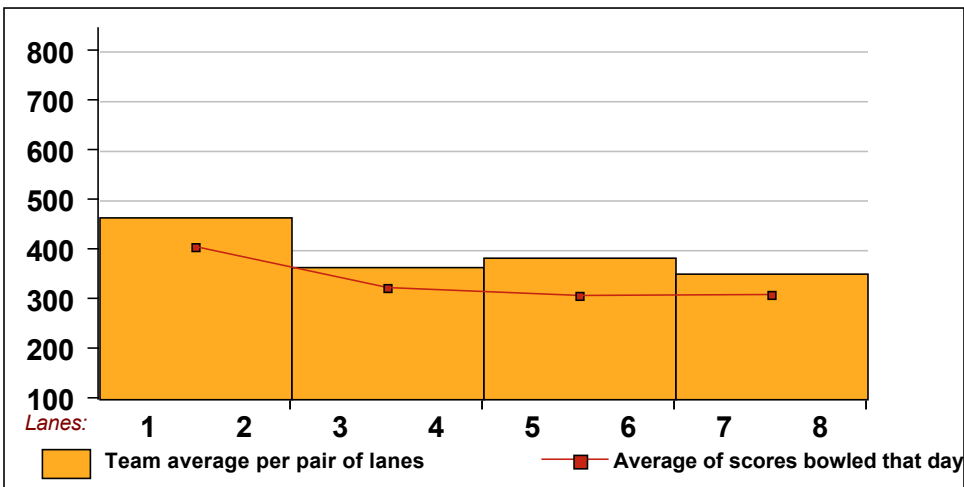

Team Average vs Ave of Scores