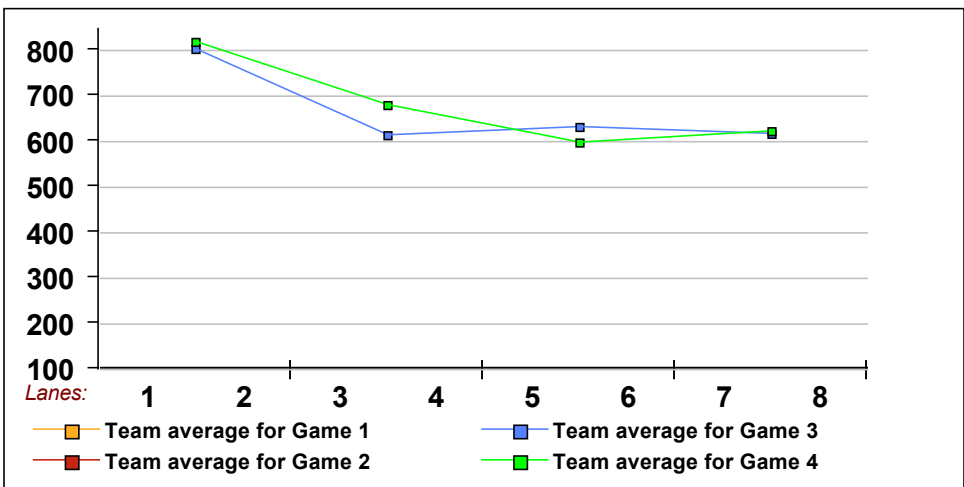

Average of Scores for Each Game