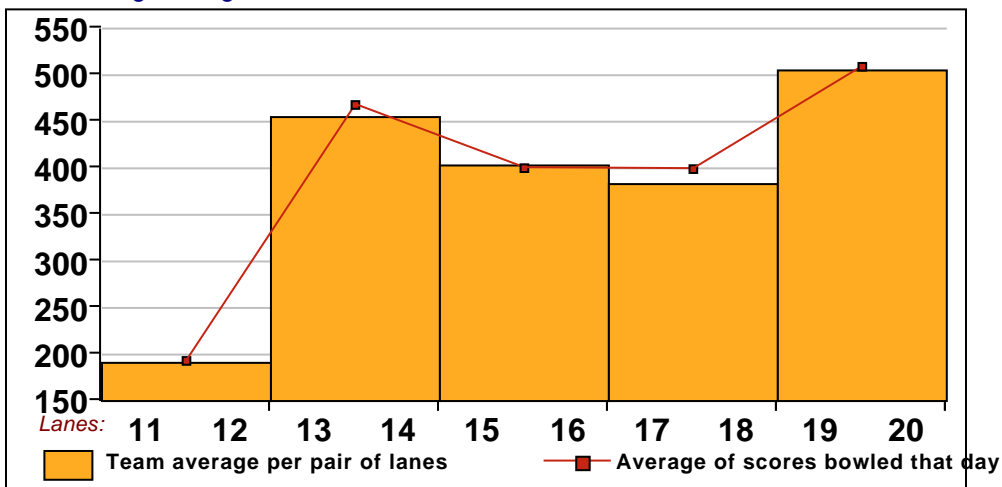

Team Average vs Avg of Scores