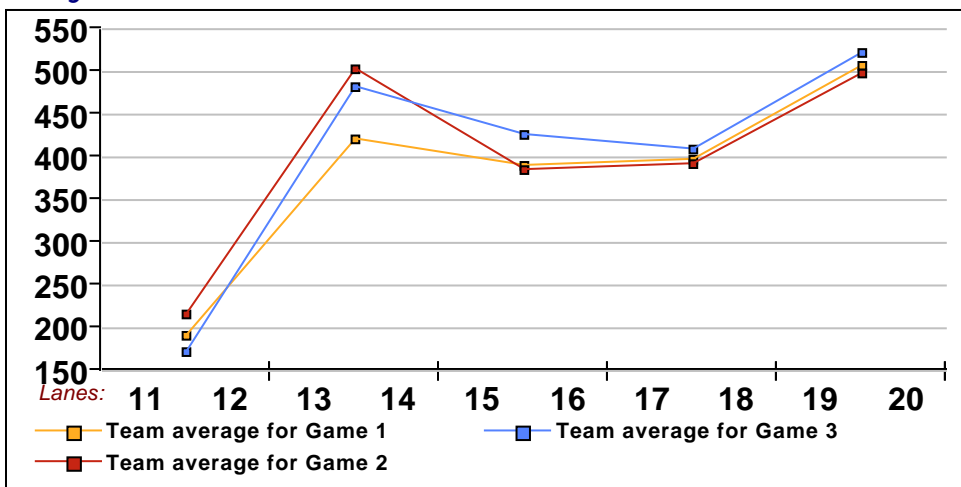

Average of Scores for Each Game