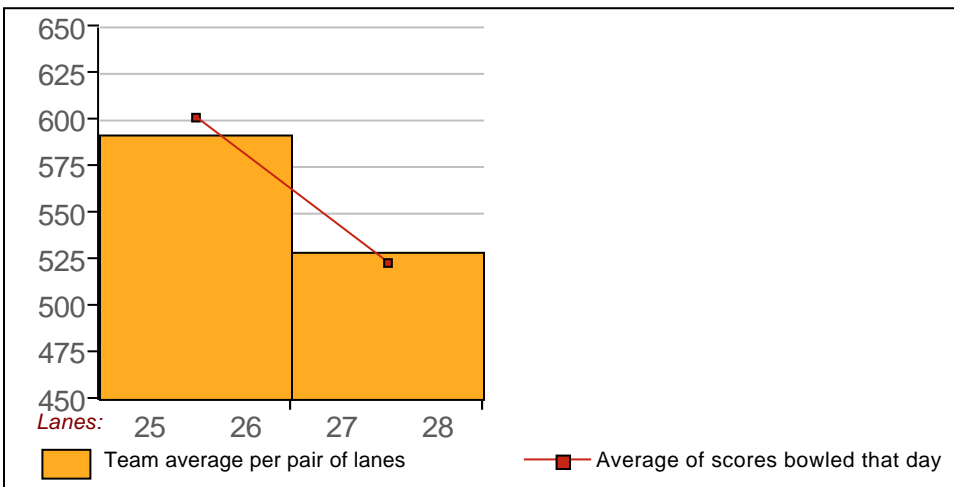

Team Average vs Avg of Scores