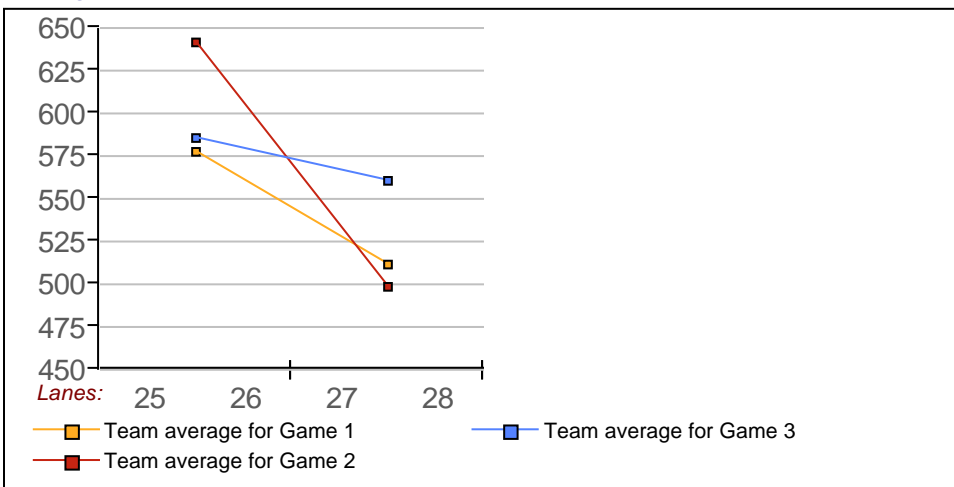

Average of Scores for Each Game