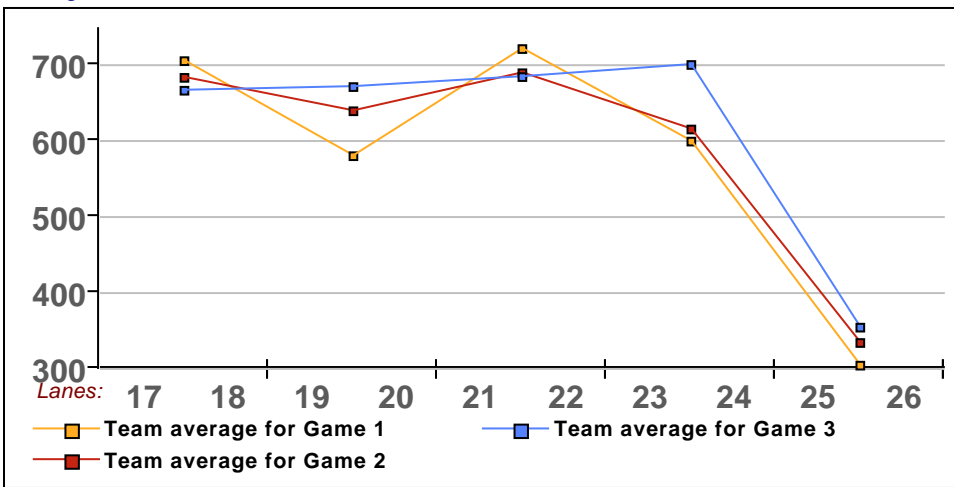

Average of Scores for Each Game