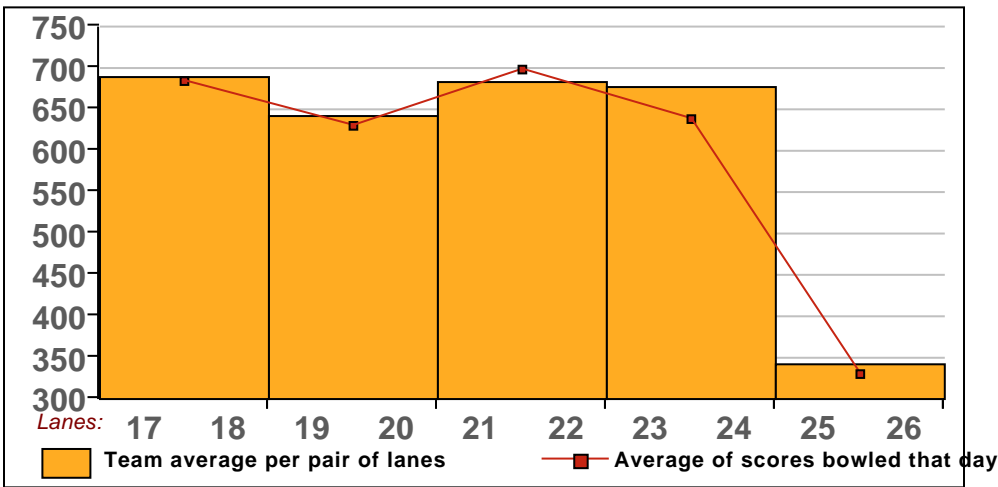

Team Average vs Avg of Scores