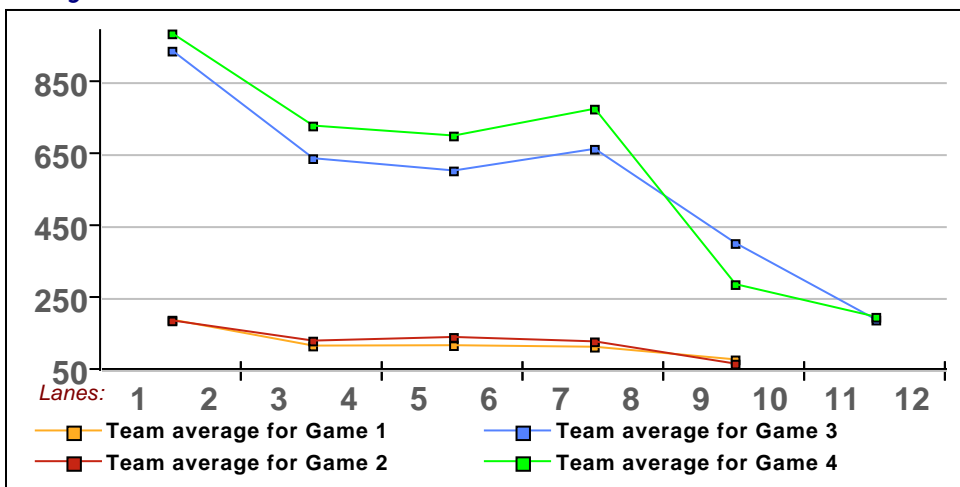

Average of Scores for Each Game