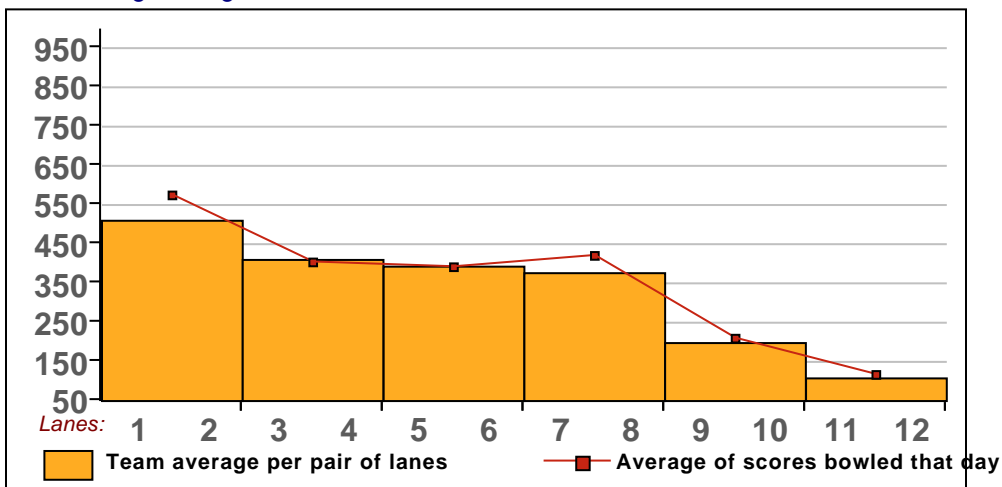

Team Average vs Avg of Scores