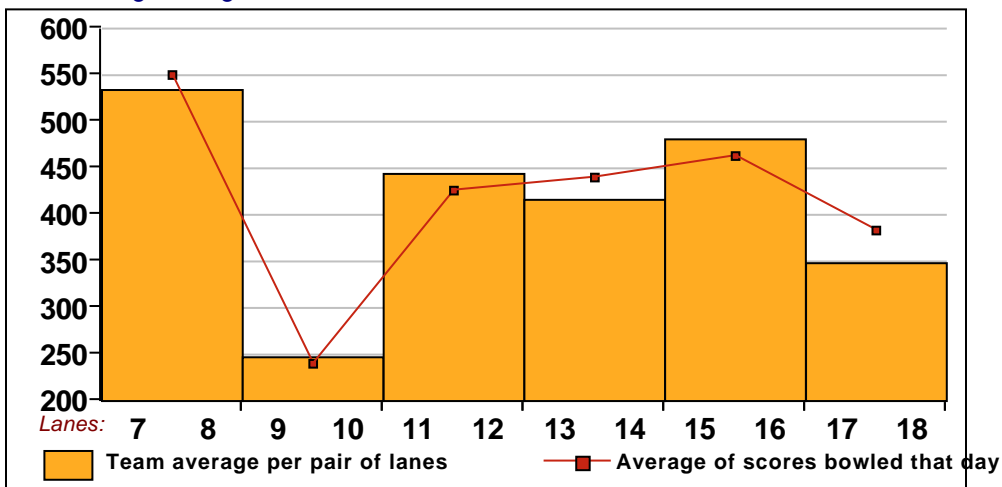

Team Average vs Avg of Scores