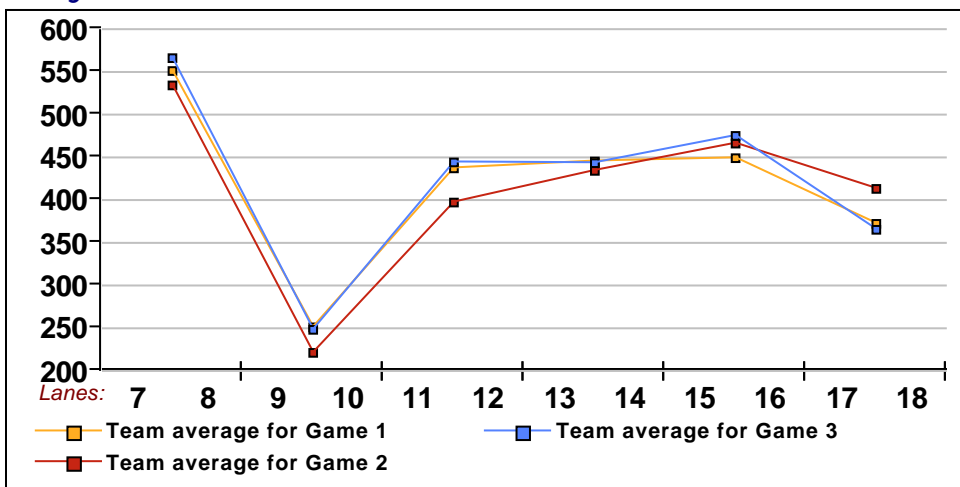

Average of Scores for Each Game