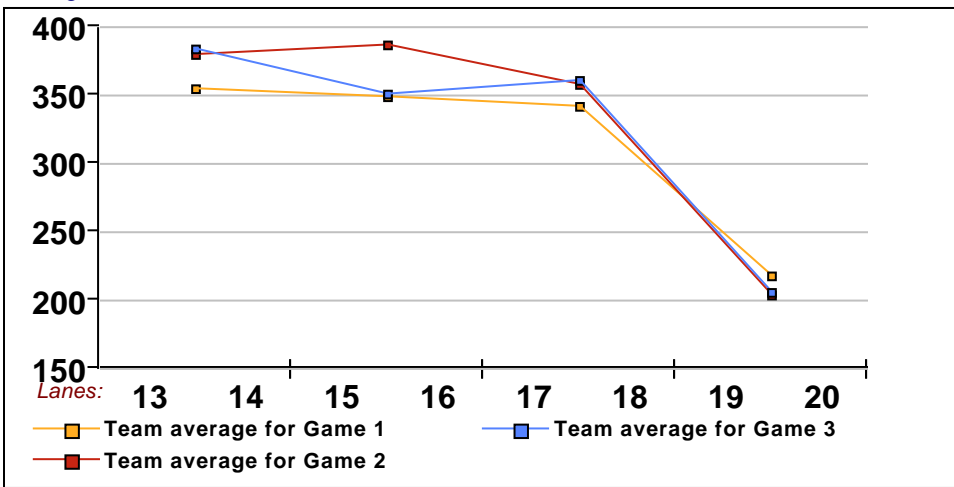

Average of Scores for Each Game