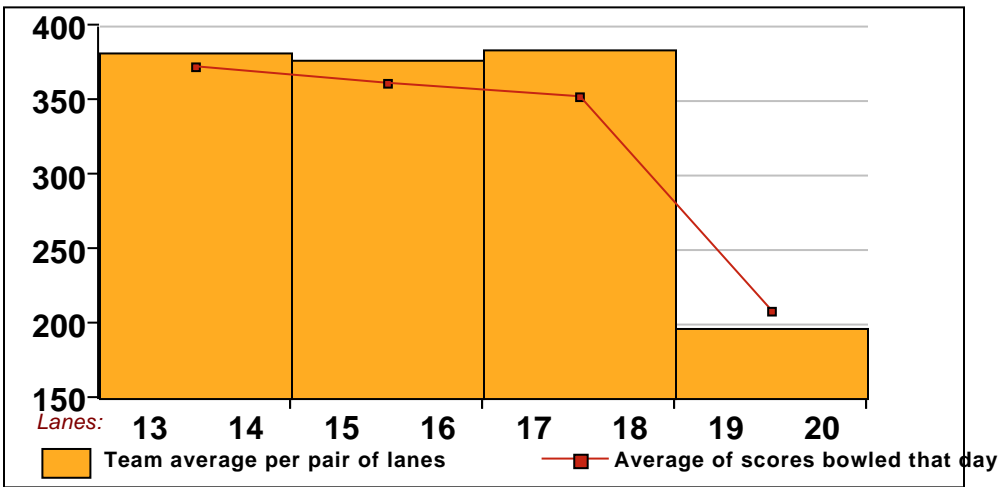

Team Average vs Avg of Scores