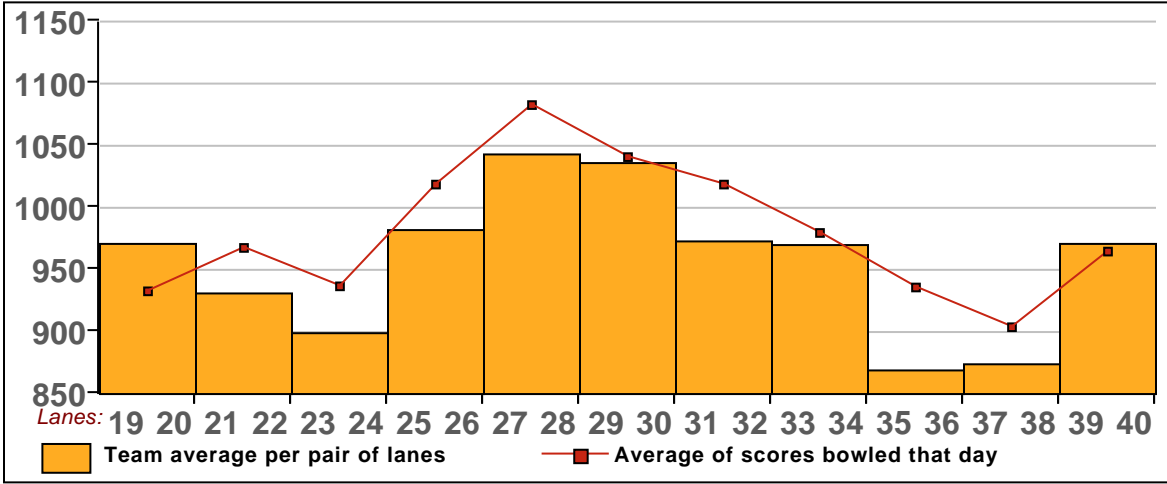

Team Average vs Avg of Scores