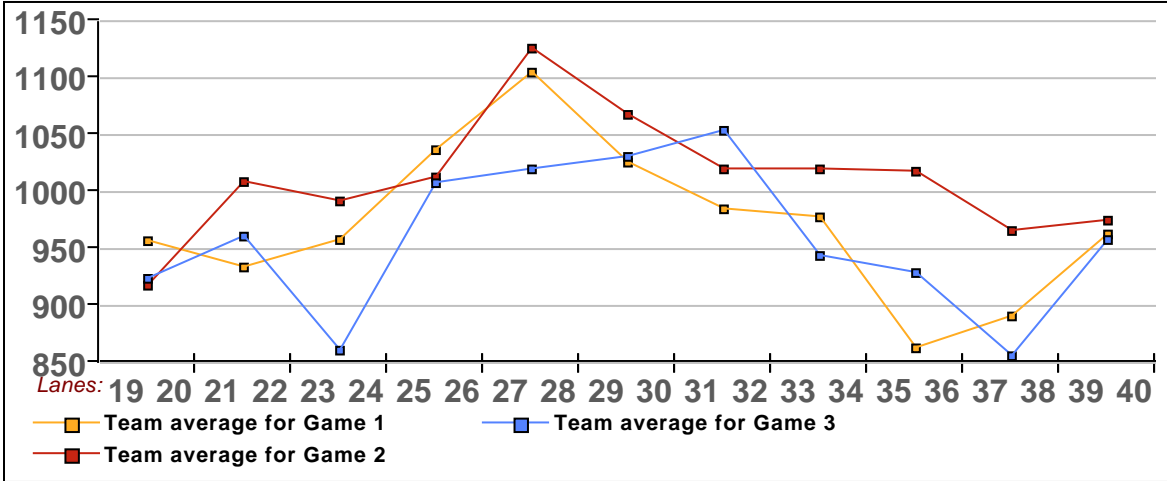

Average of Scores for Each Game