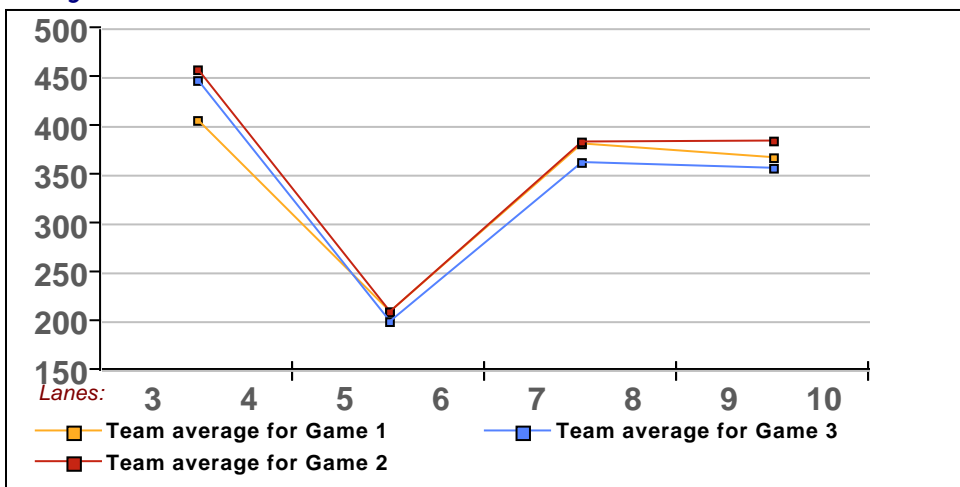

Average of Scores for Each Game