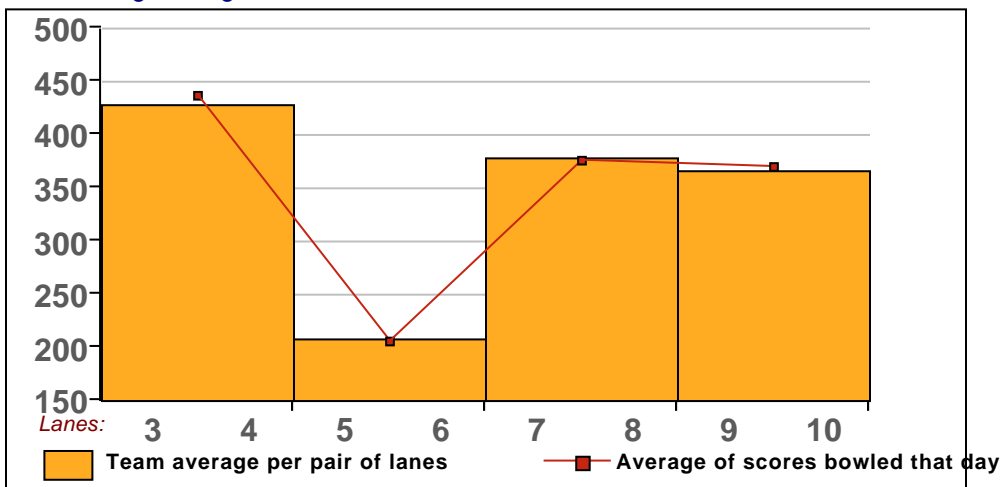

Team Average vs Avg of Scores