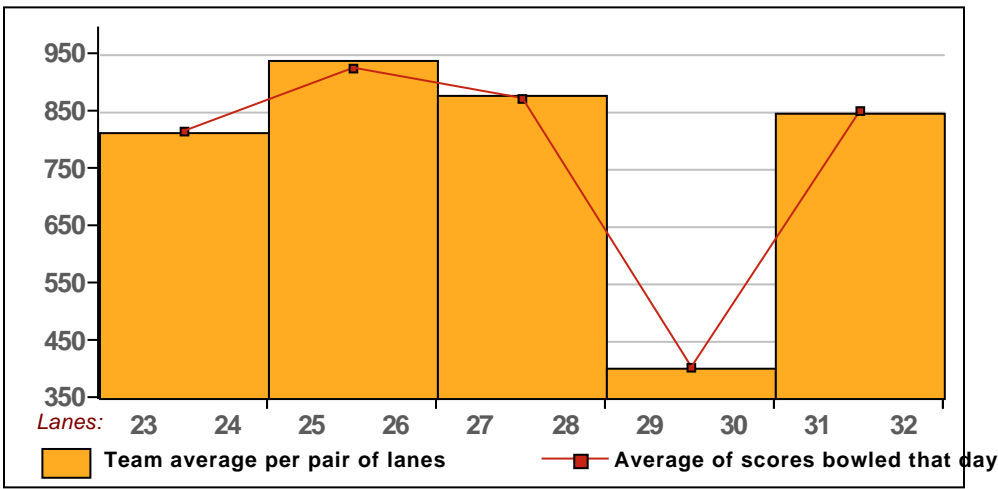

Team Average vs Avg of Scores