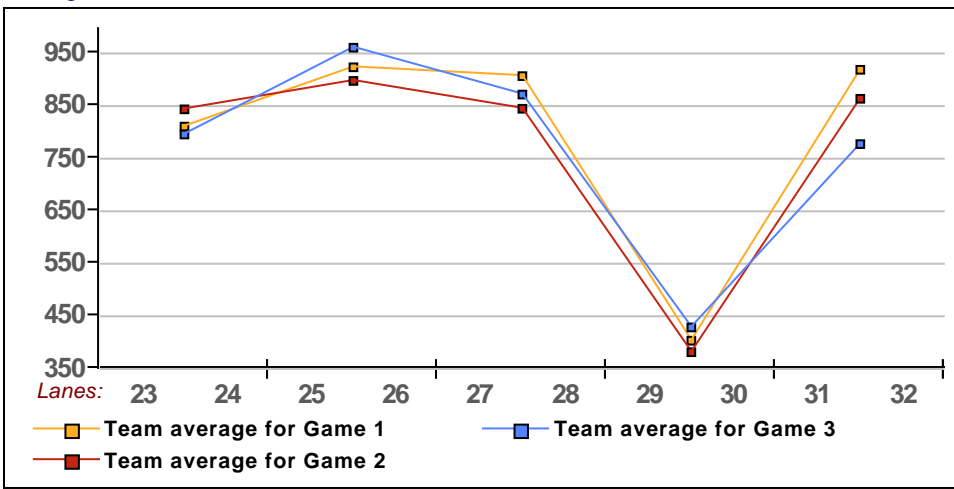

Average of Scores for Each Game