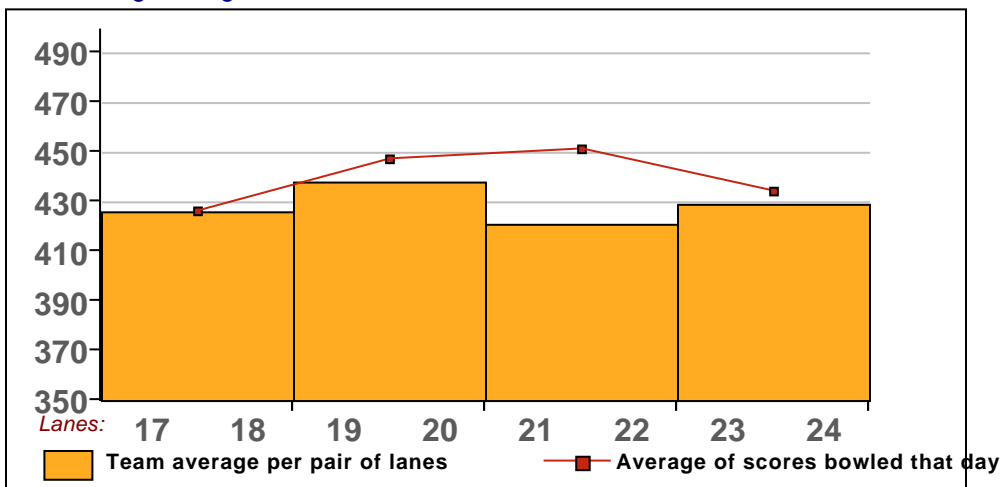

Team Average vs Avg of Scores