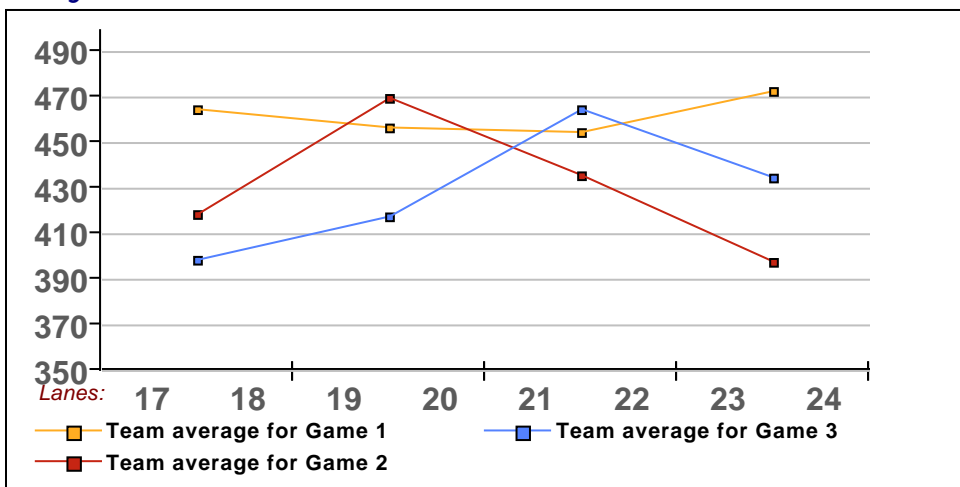

Average of Scores for Each Game