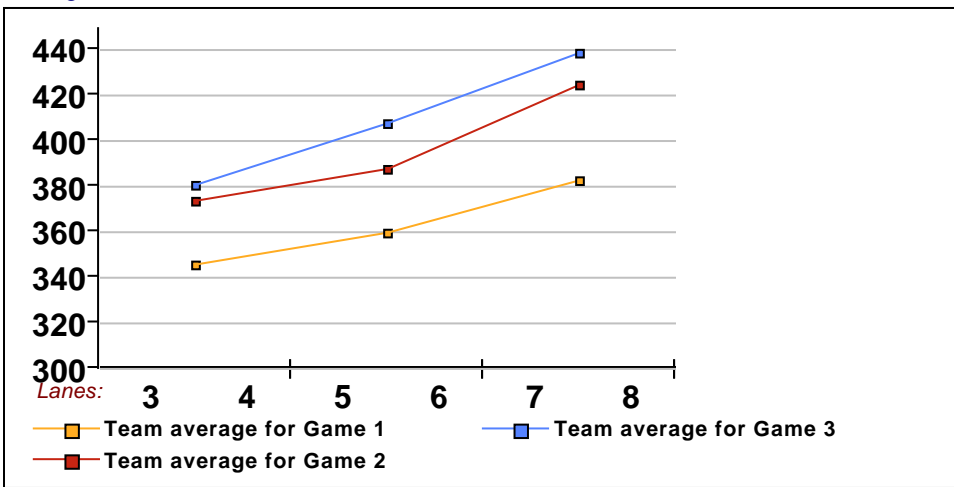

Average of Scores for Each Game