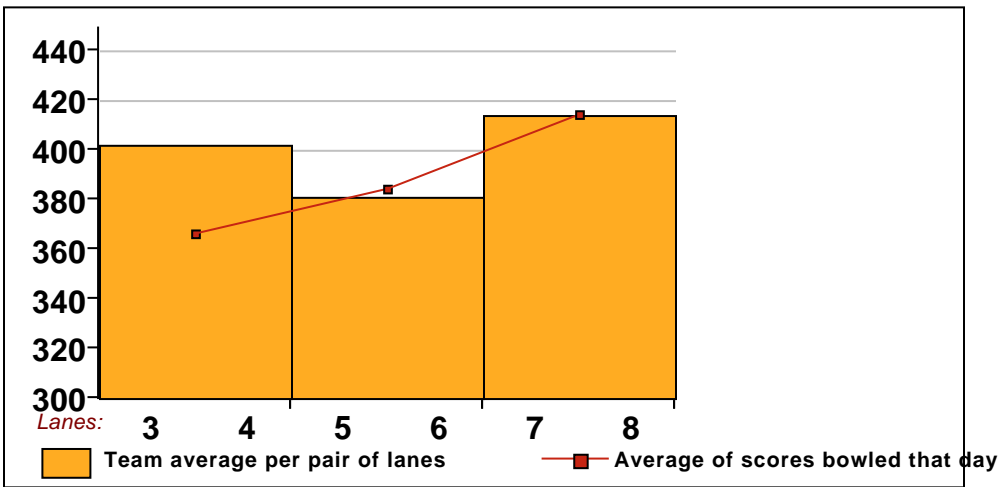

Team Average vs Avg of Scores