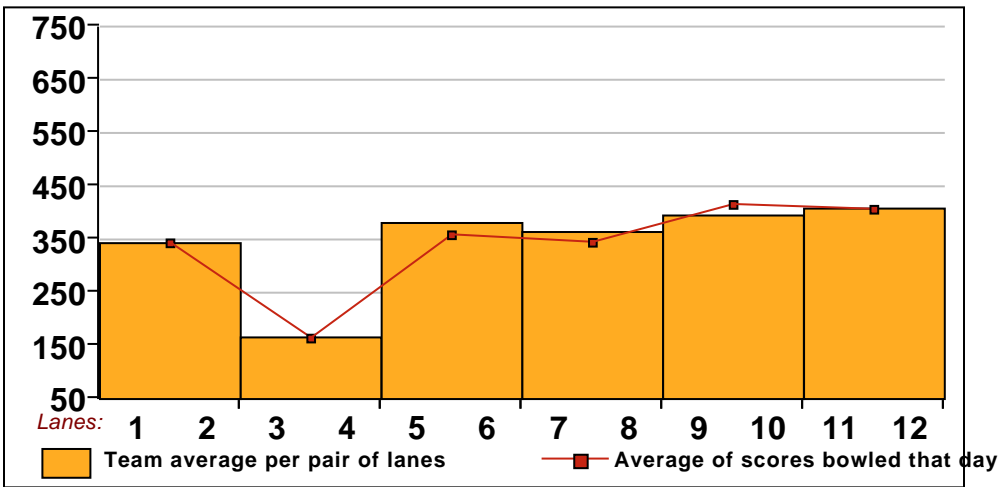

Team Average vs Avg of Scores