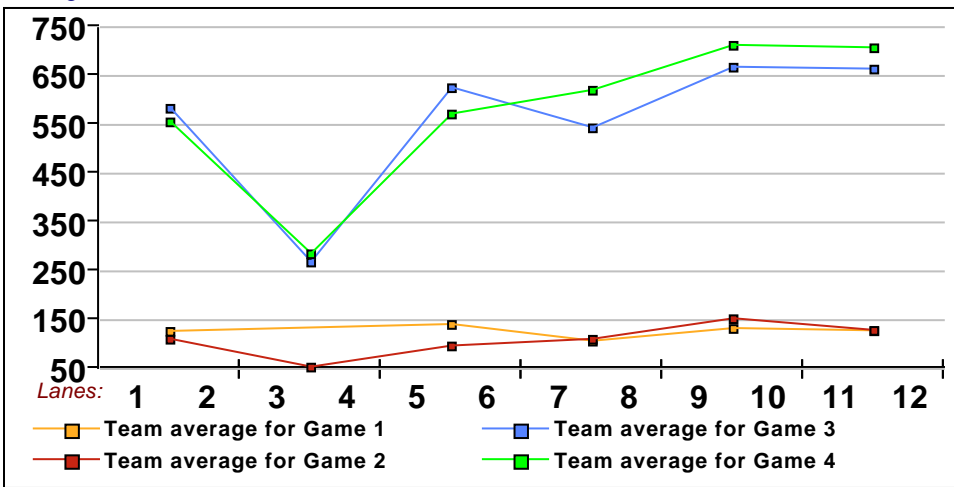

Average of Scores for Each Game