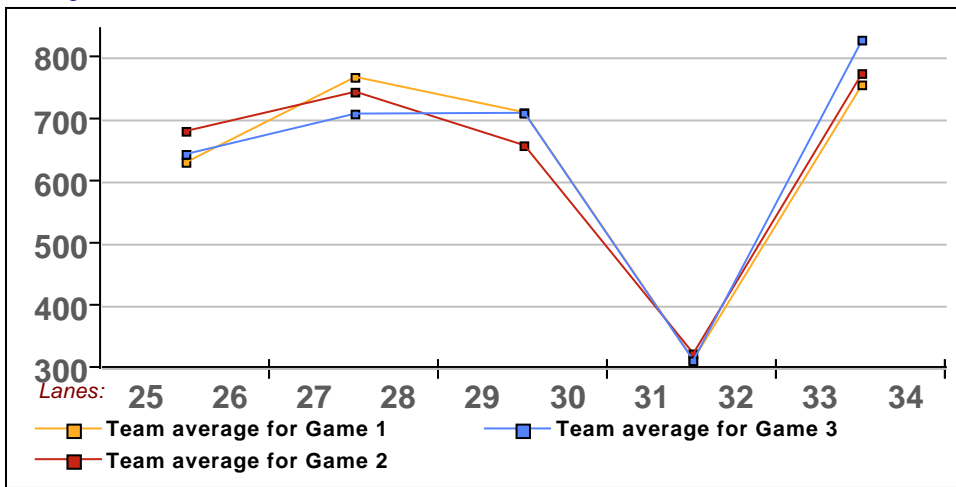

Average of Scores for Each Game