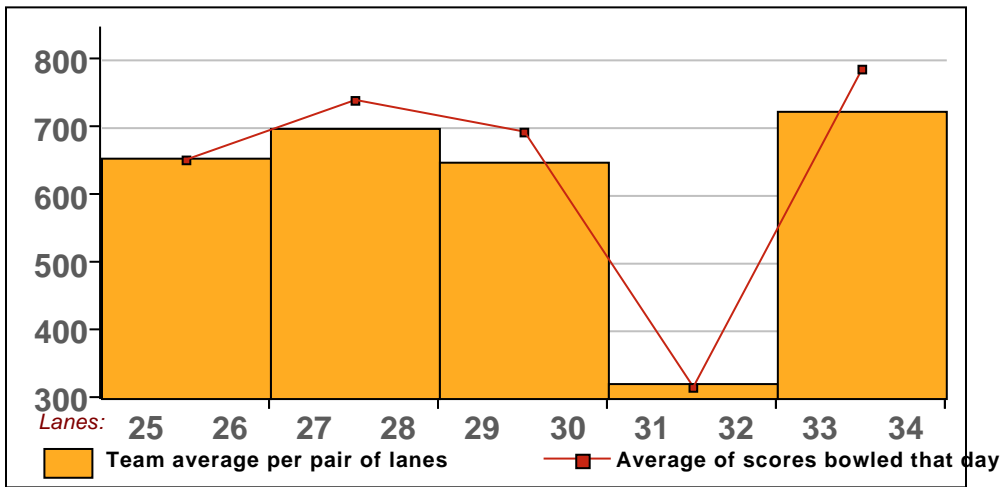

Team Average vs Avg of Scores