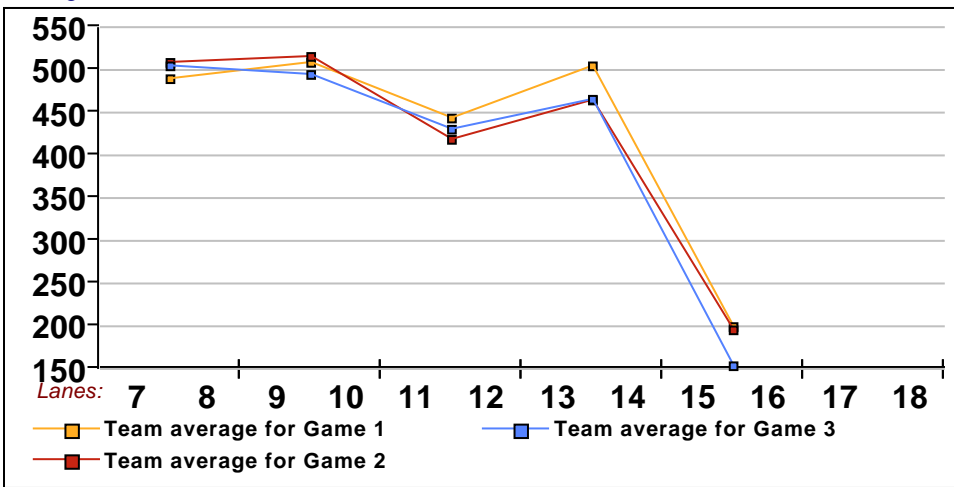

Average of Scores for Each Game