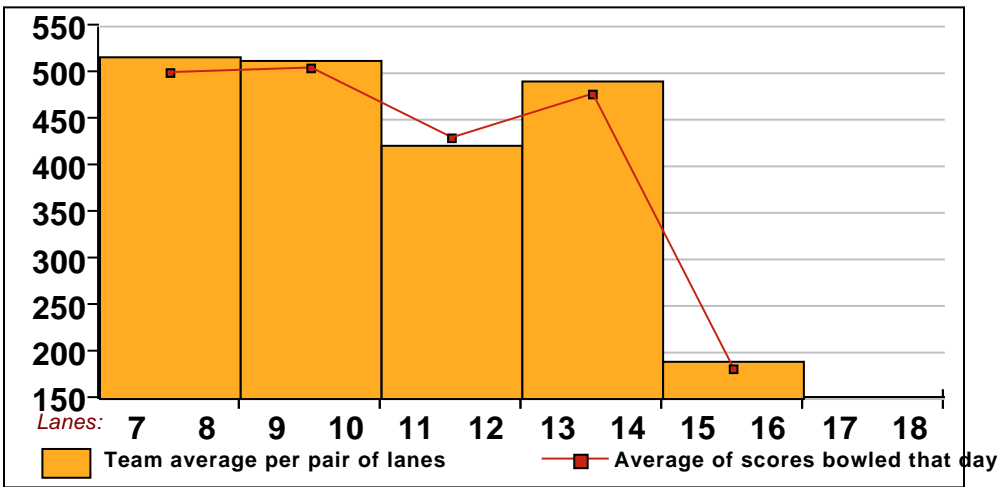

Team Average vs Avg of Scores