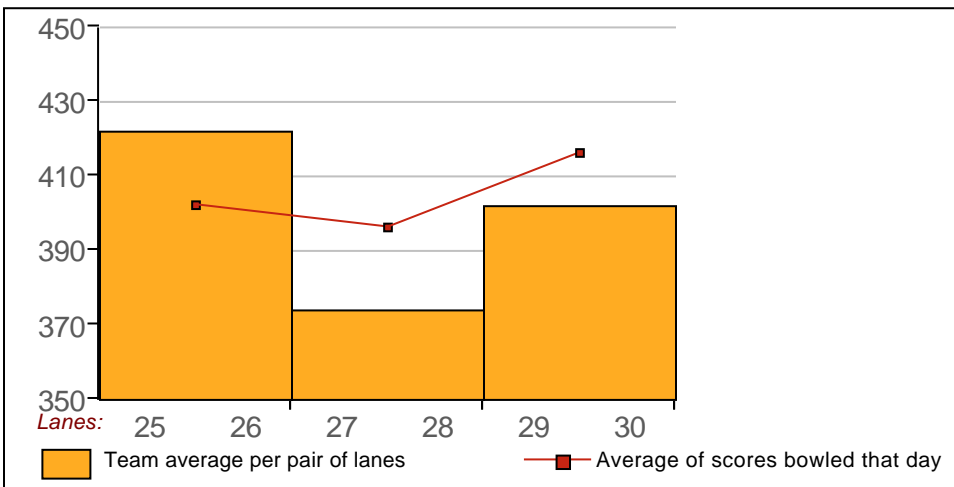

Team Average vs Avg of Scores