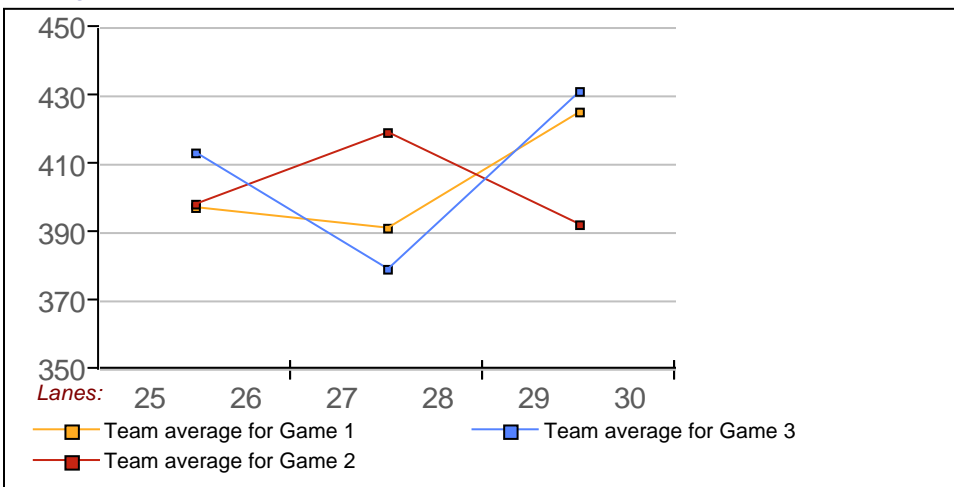

Average of Scores for Each Game