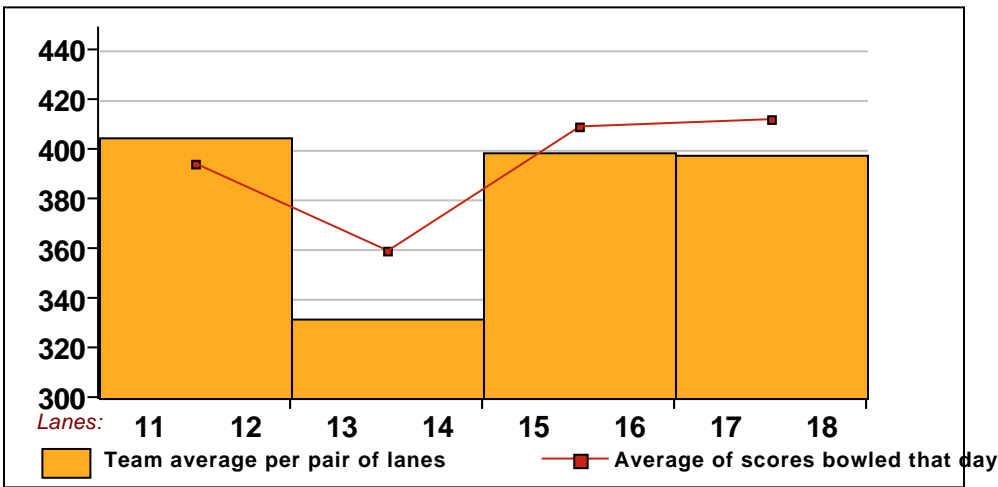

Team Average vs Avg of Scores