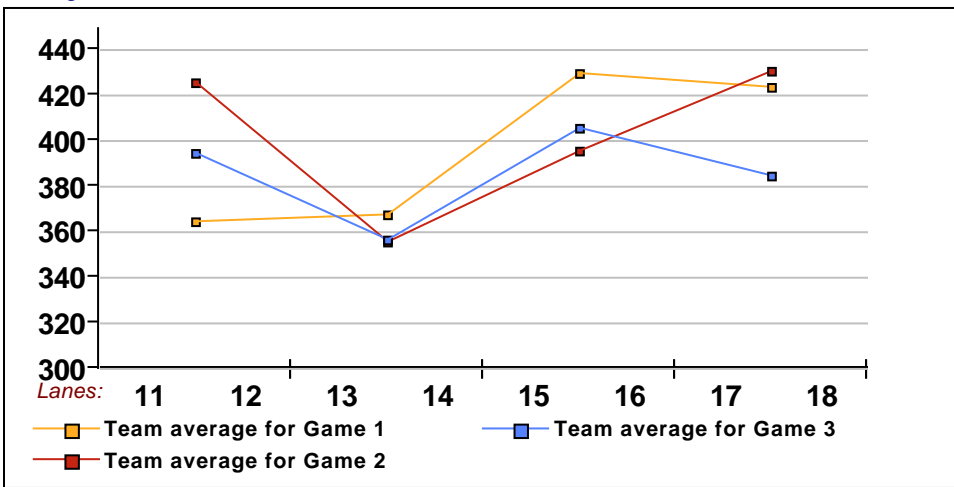

Average of Scores for Each Game