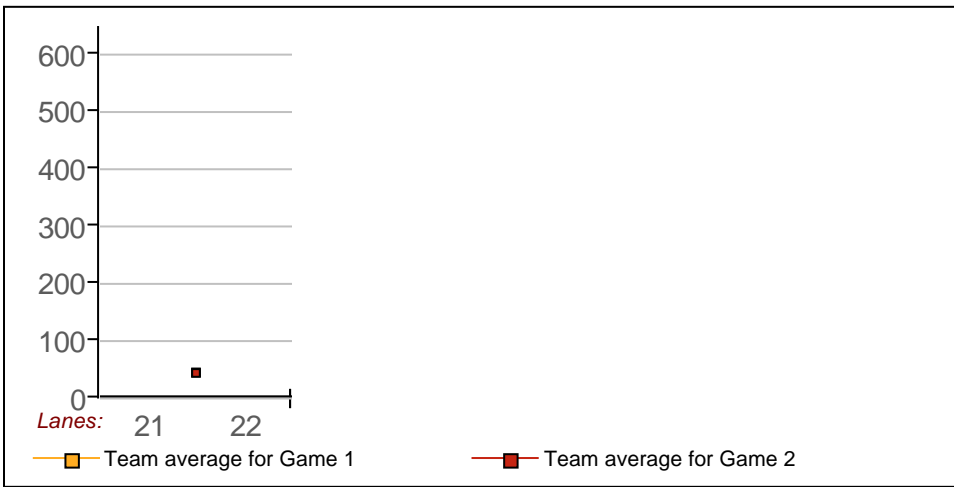

Average of Scores for Each Game