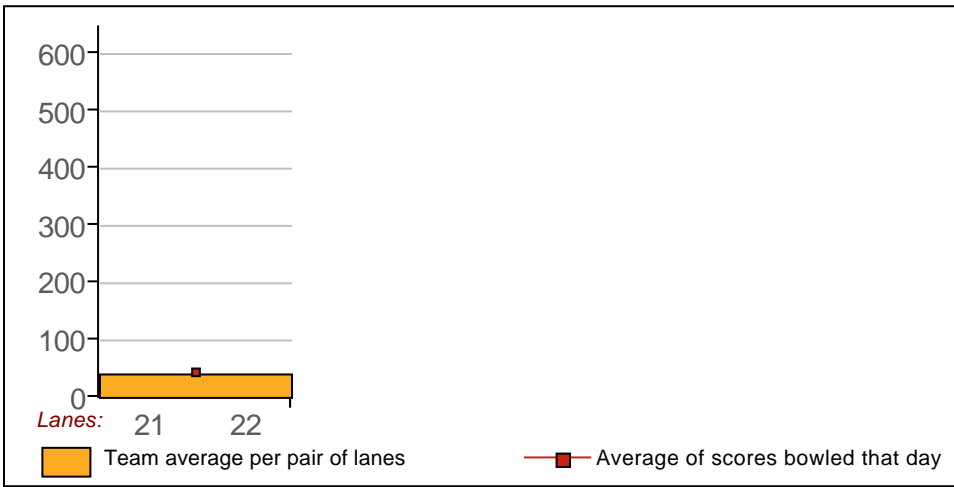

Team Average vs Avg of Scores