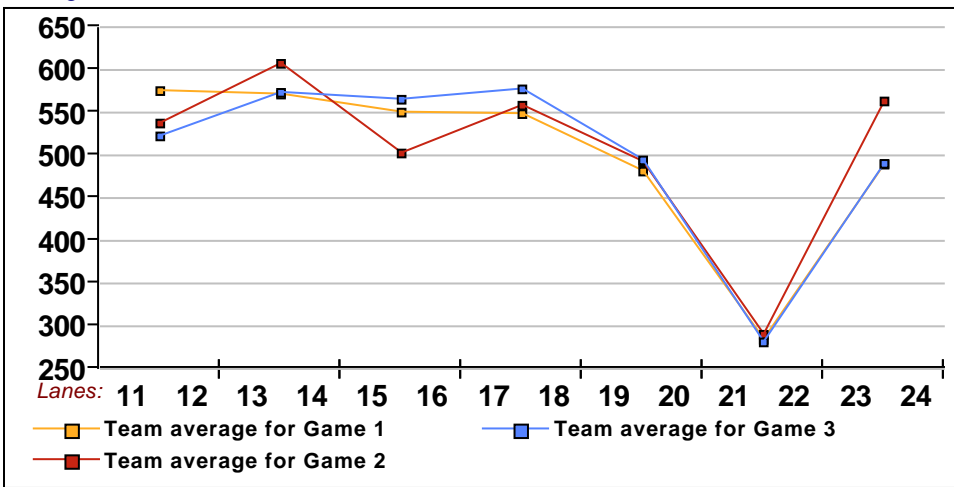

Average of Scores for Each Game