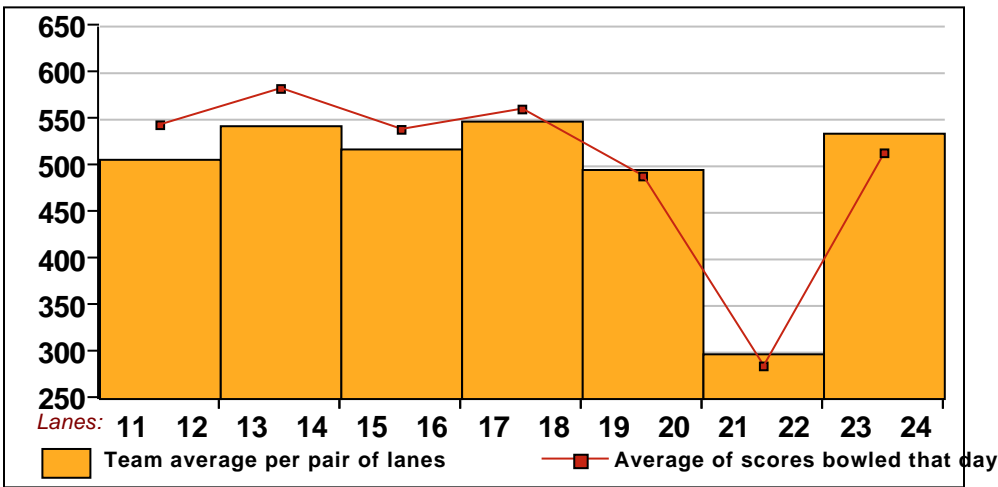

Team Average vs Avg of Scores