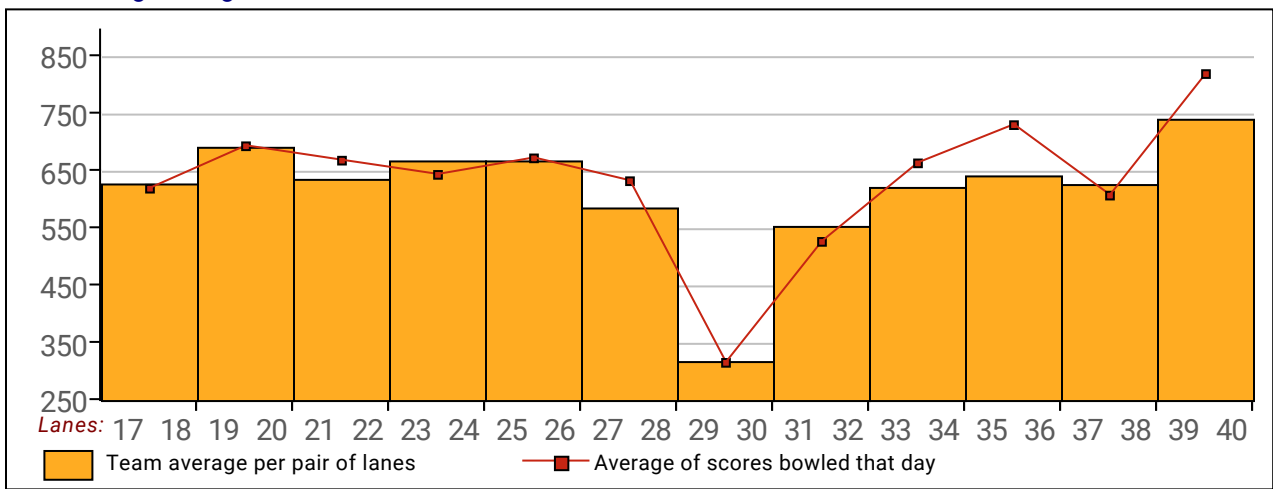

Team Average vs Avg of Scores