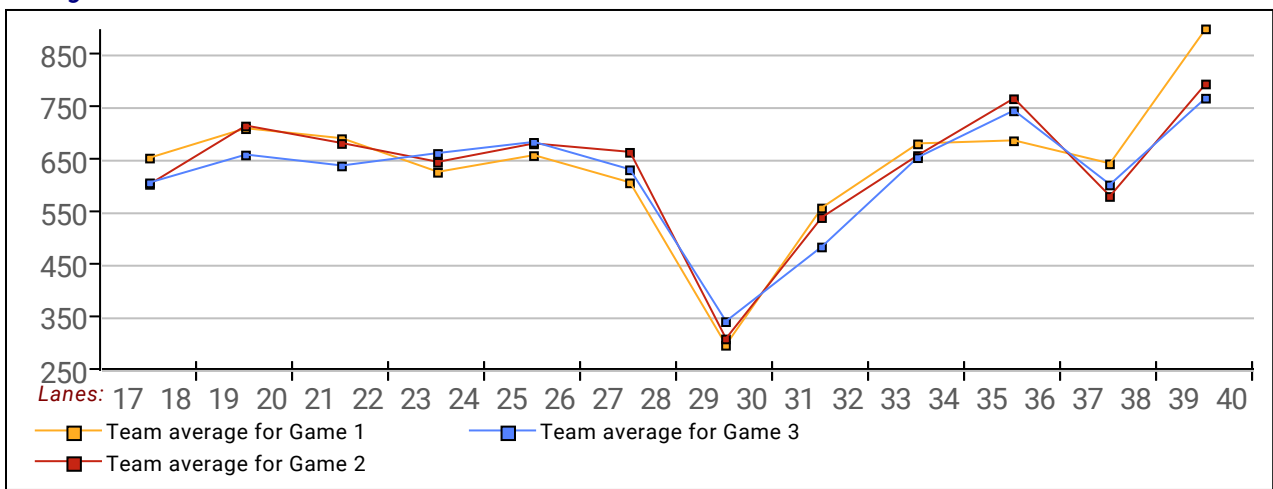

Average of Scores for Each Game