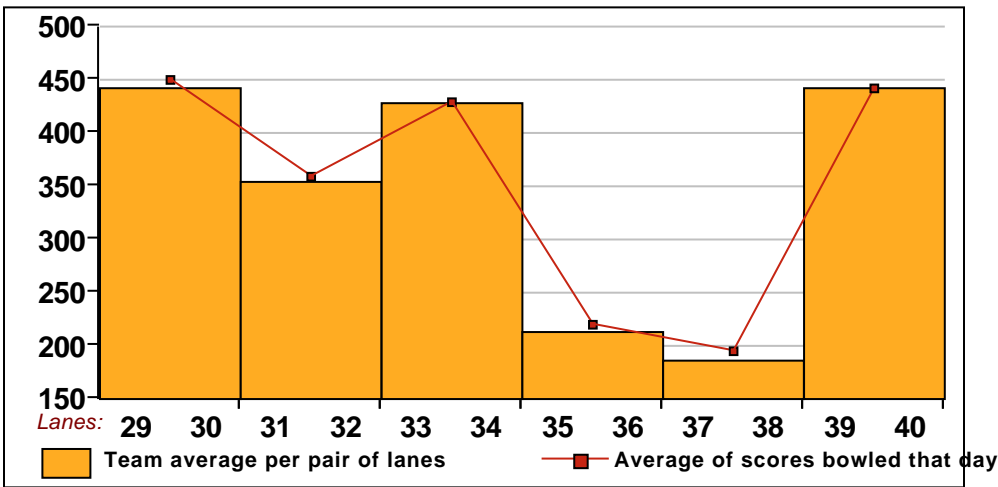

Team Average vs Avg of Scores