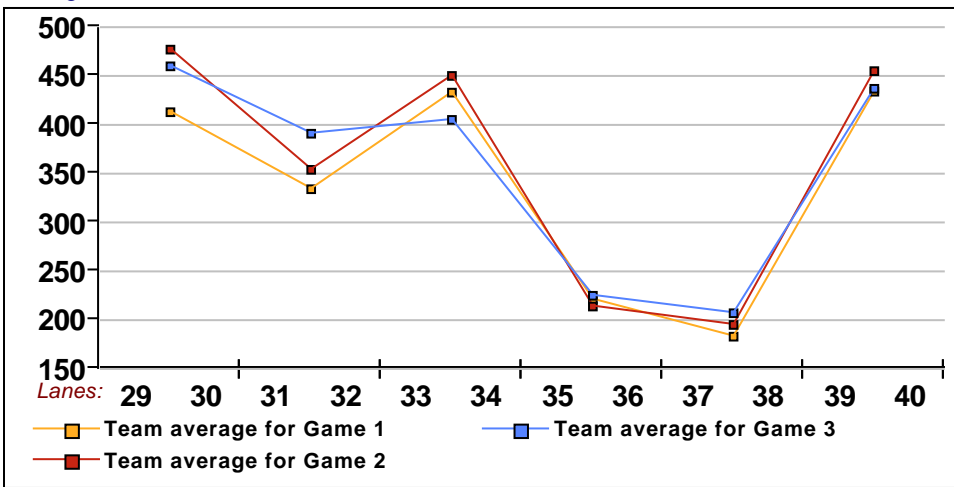

Average of Scores for Each Game