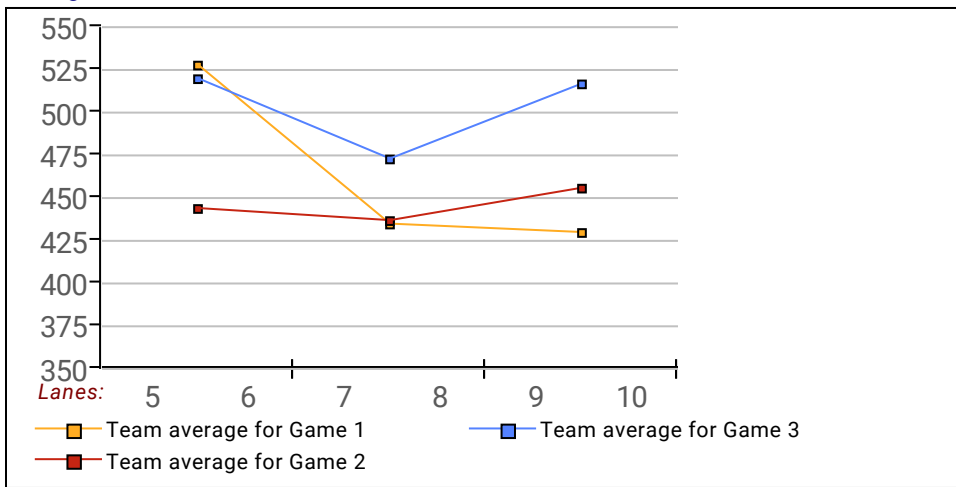

Average of Scores for Each Game