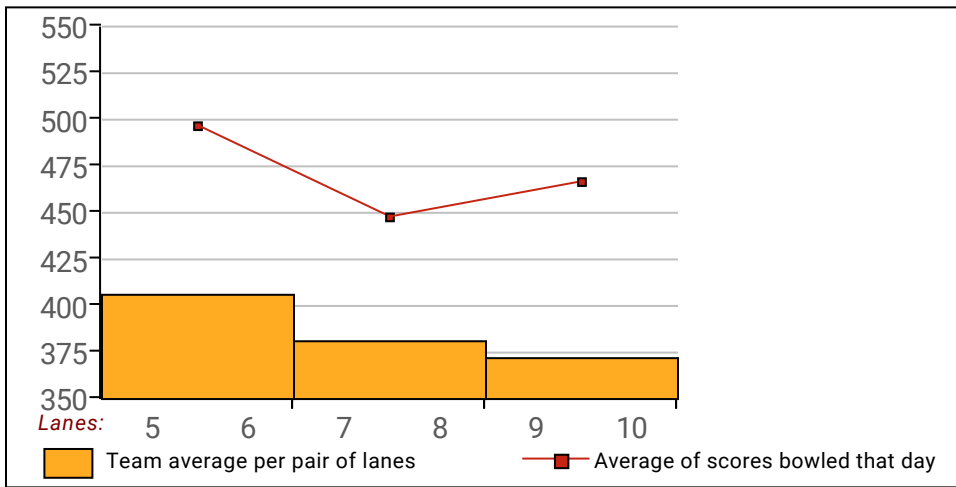

Team Average vs Avg of Scores