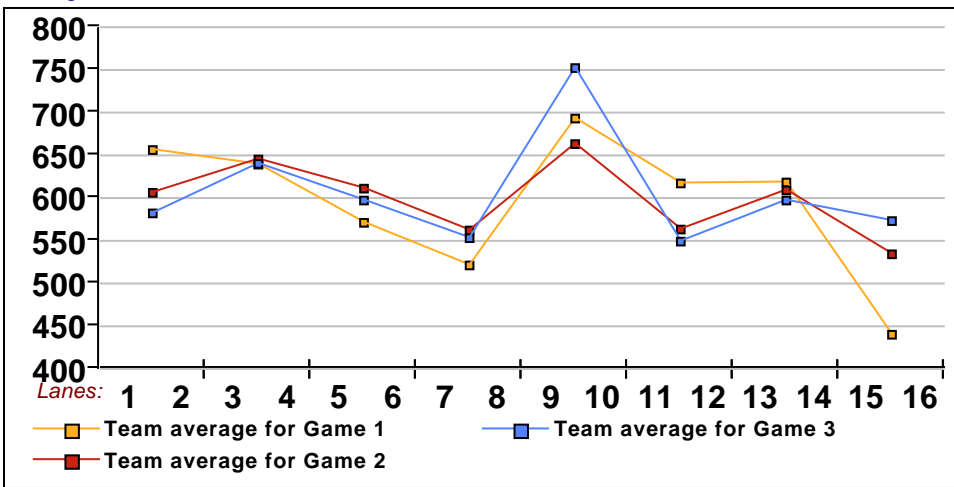

Average of Scores for Each Game