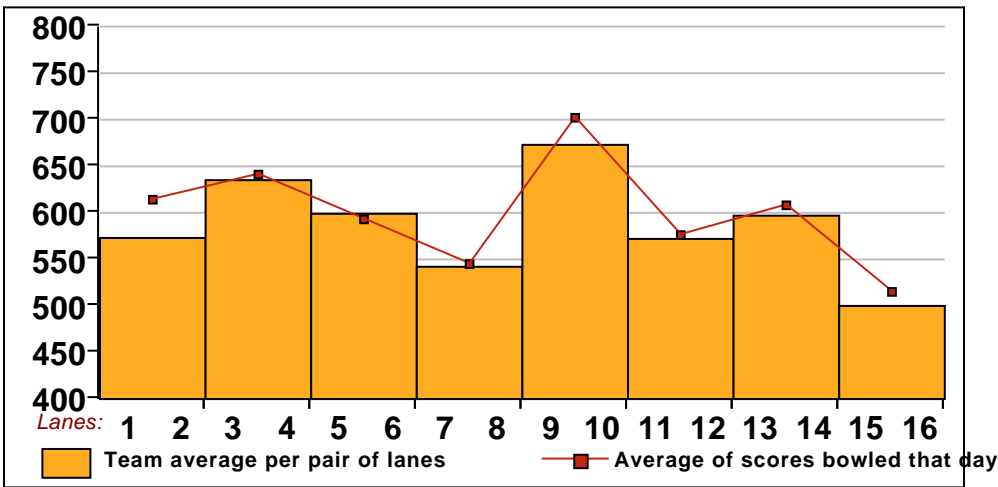

Team Average vs Avg of Scores