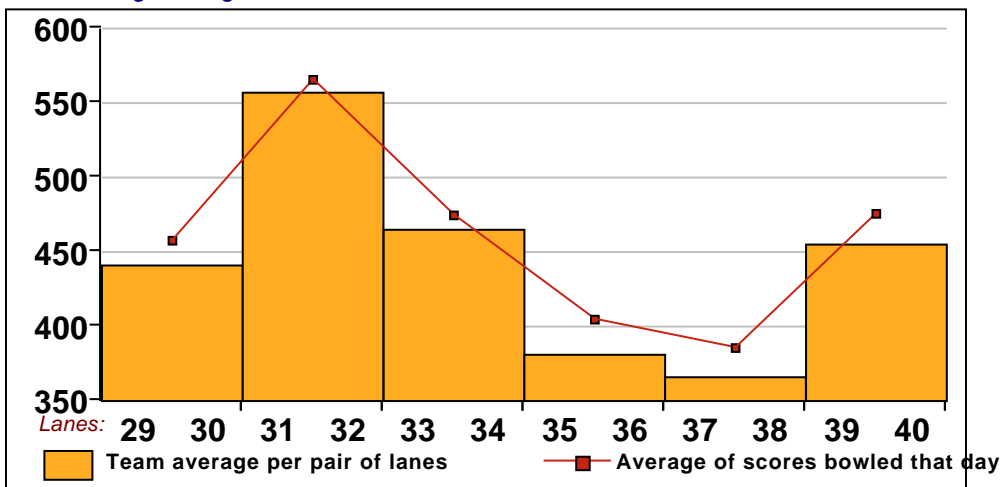

Team Average vs Avg of Scores