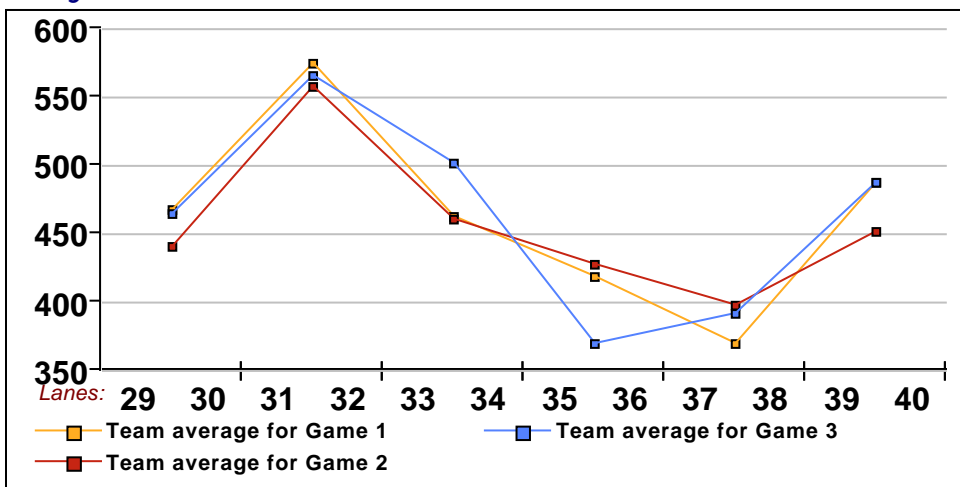

Average of Scores for Each Game