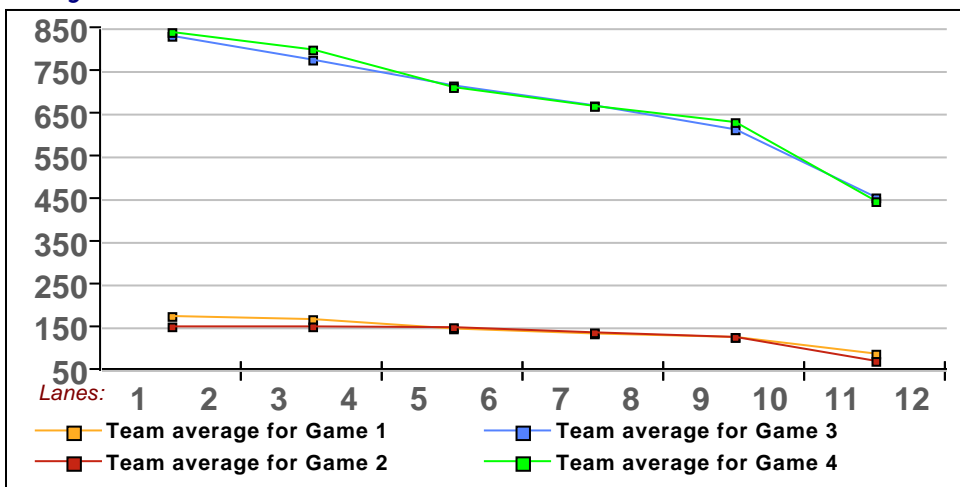

Average of Scores for Each Game