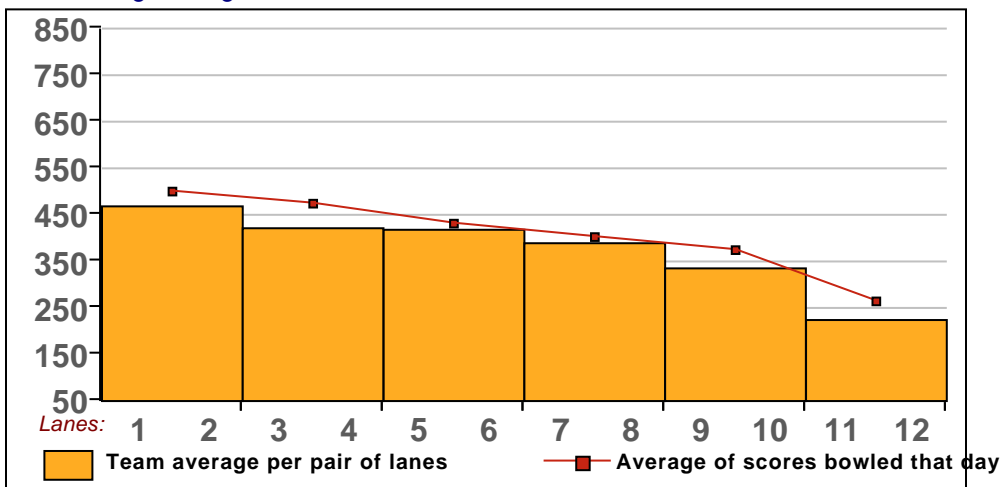

Team Average vs Avg of Scores