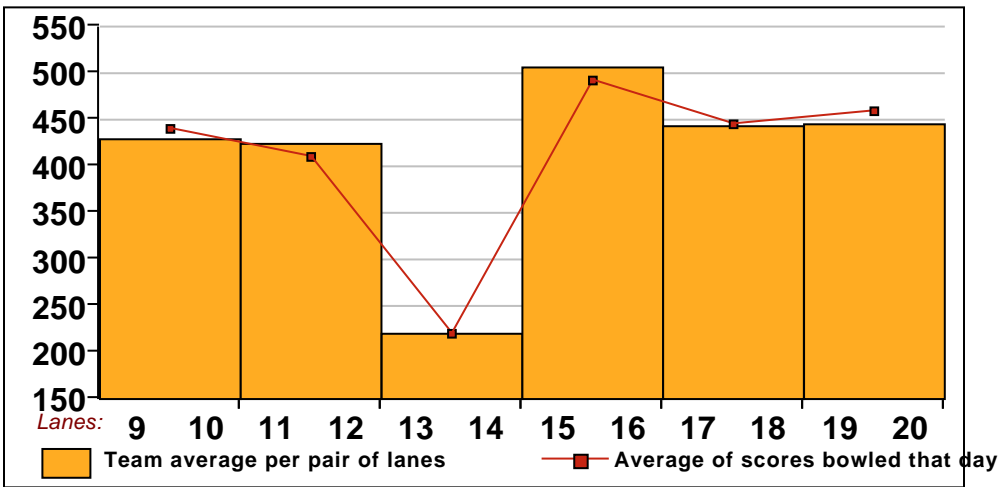

Team Average vs Avg of Scores