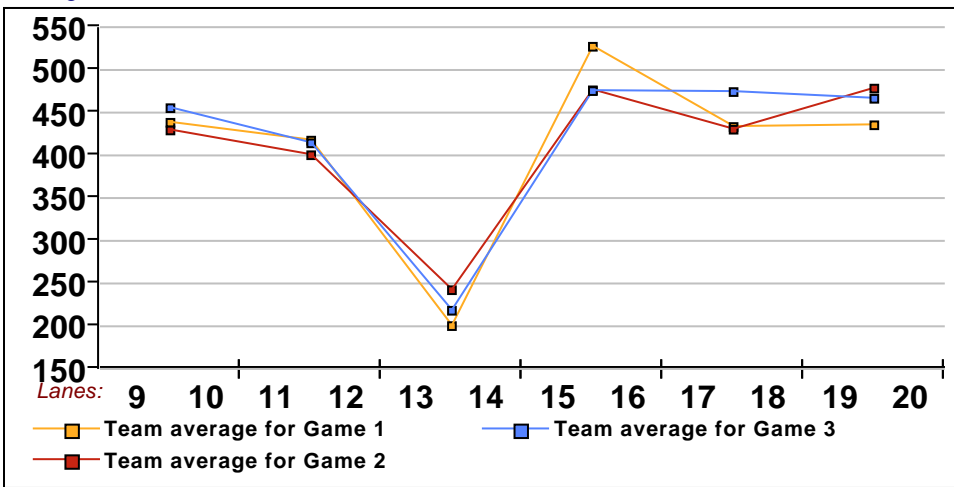

Average of Scores for Each Game