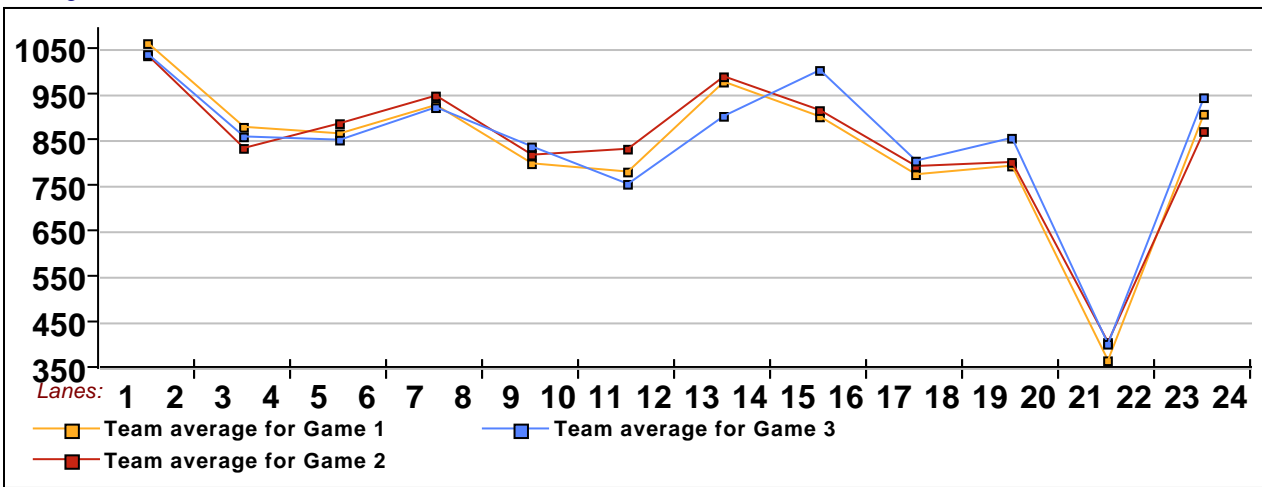

Average of Scores for Each Game