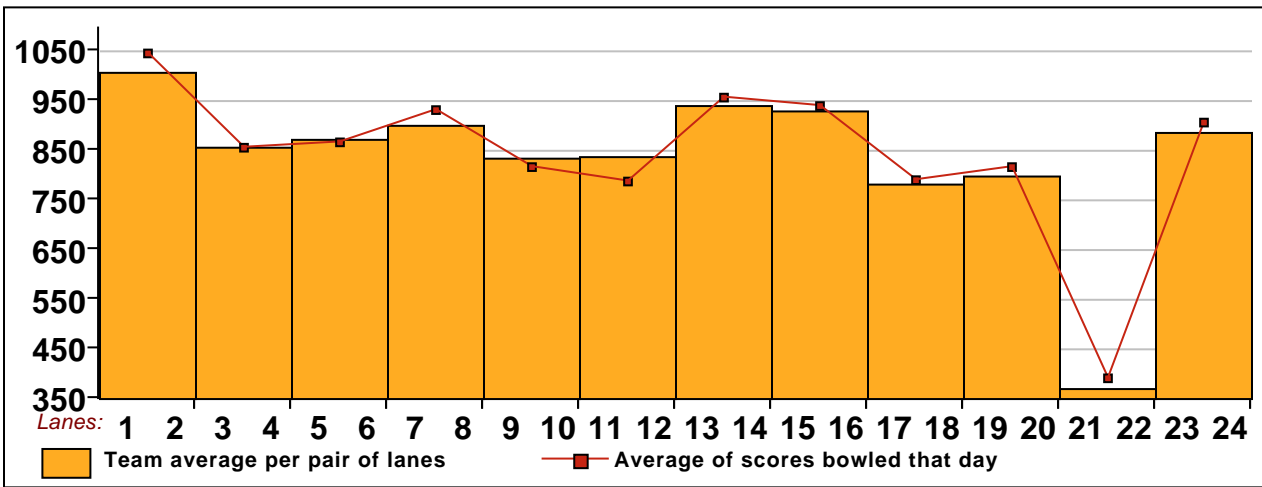

Team Average vs Avg of Scores