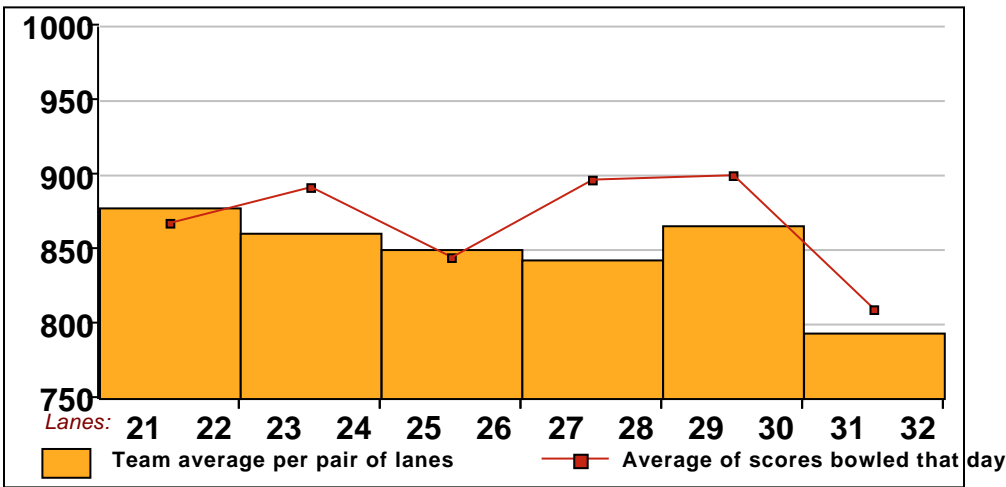

Team Average vs Avg of Scores