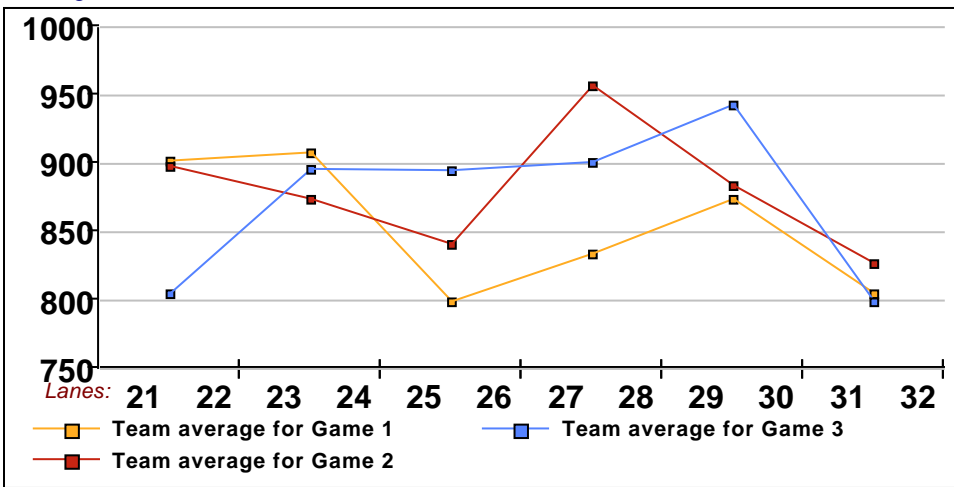

Average of Scores for Each Game