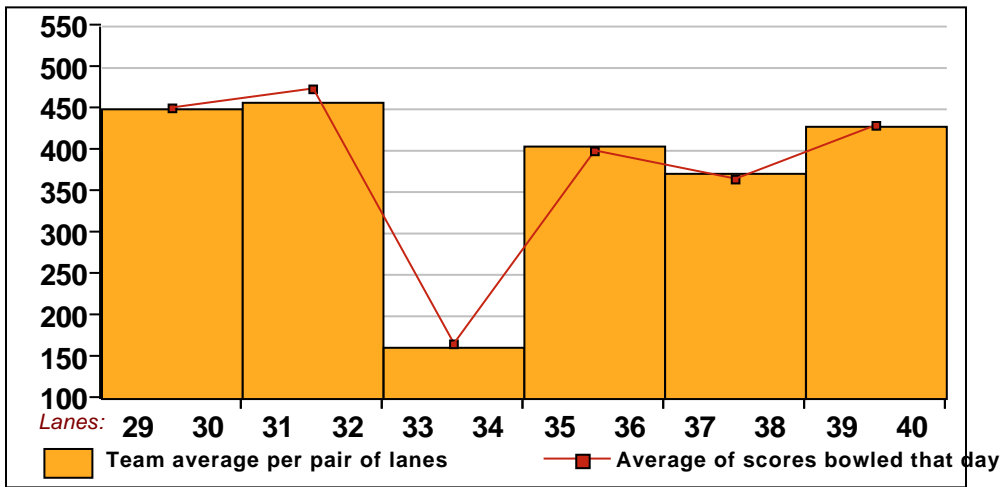

Team Average vs Avg of Scores