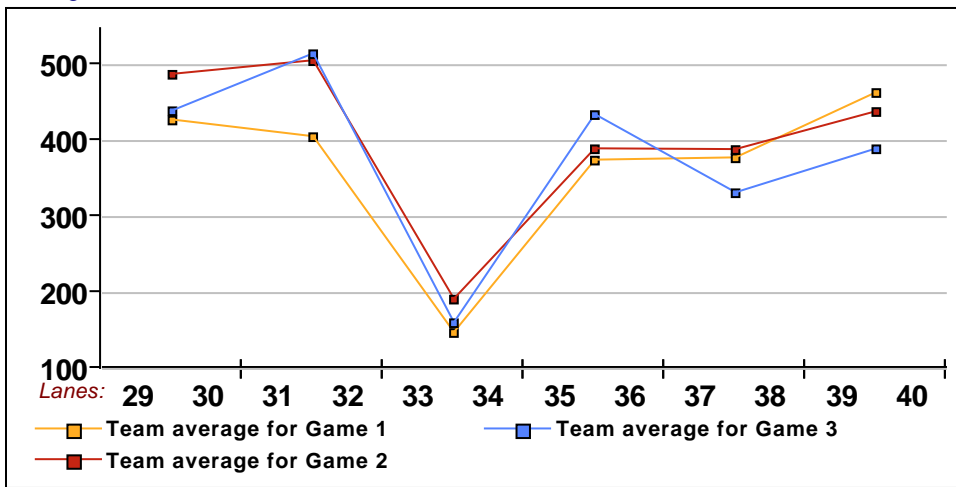

Average of Scores for Each Game