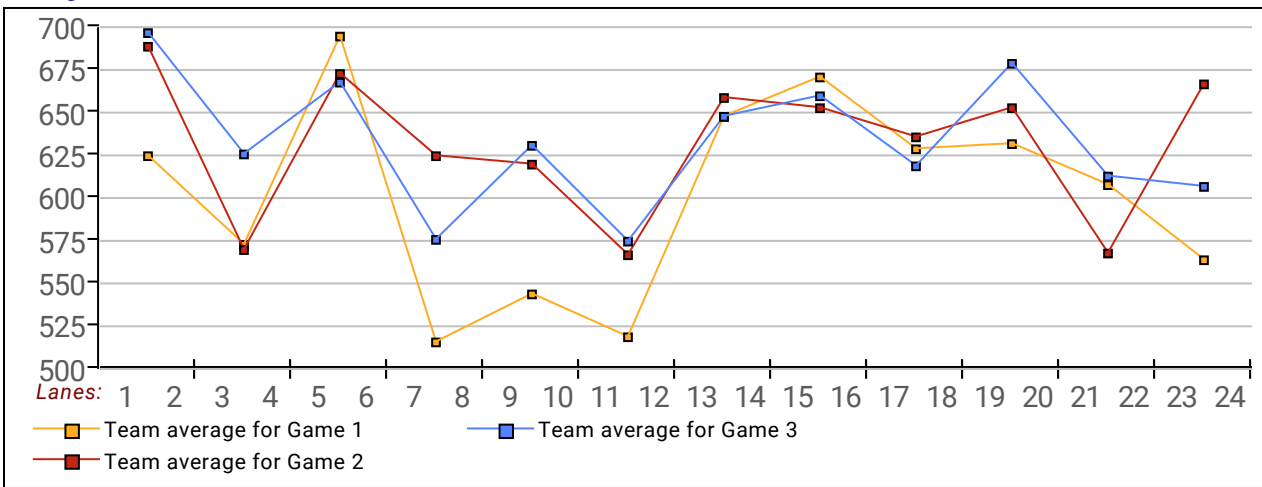

Average of Scores for Each Game