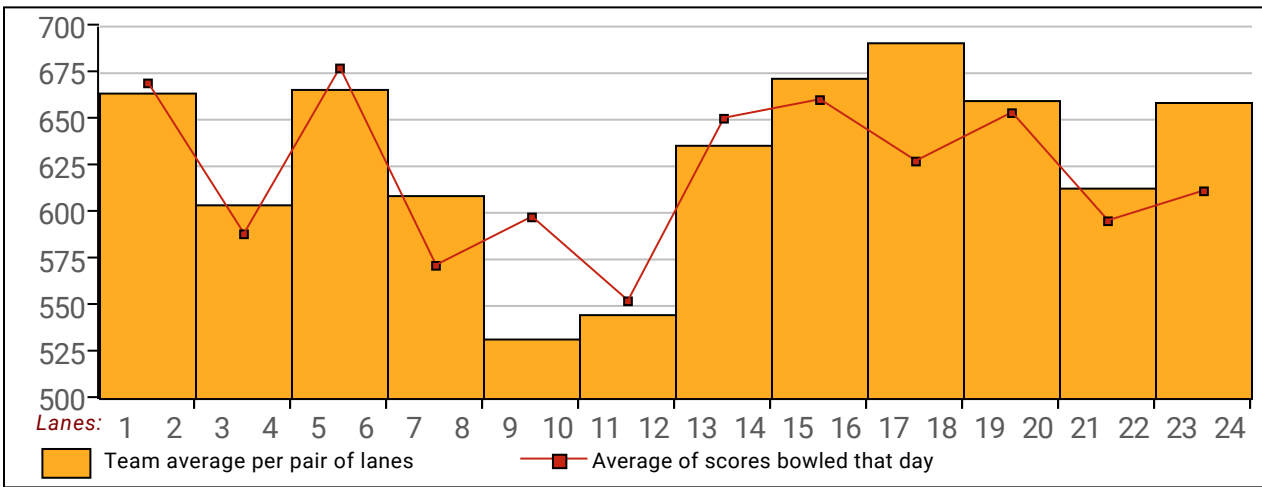

Team Average vs Avg of Scores