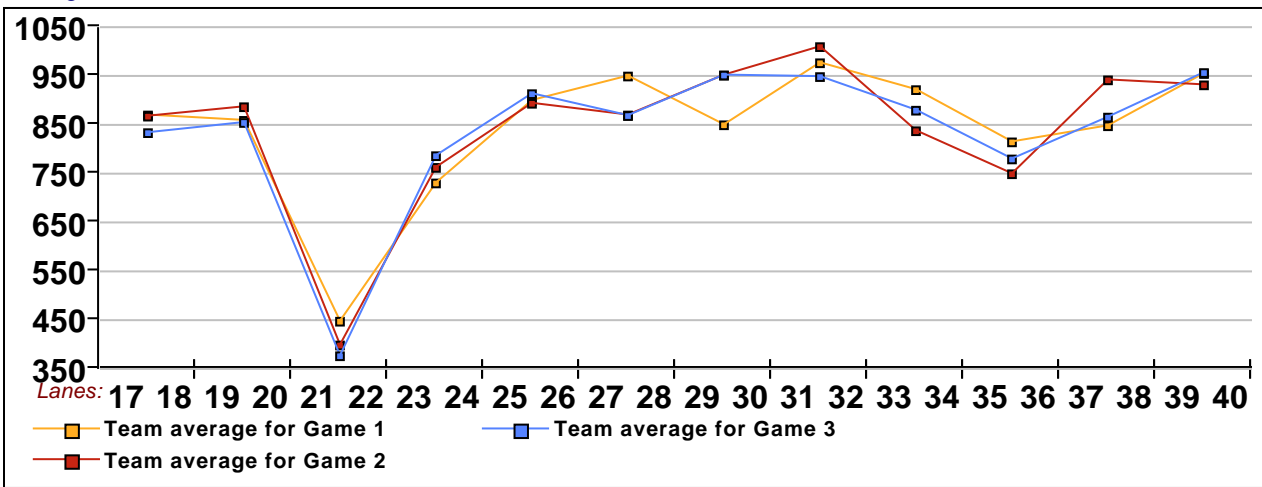

Average of Scores for Each Game