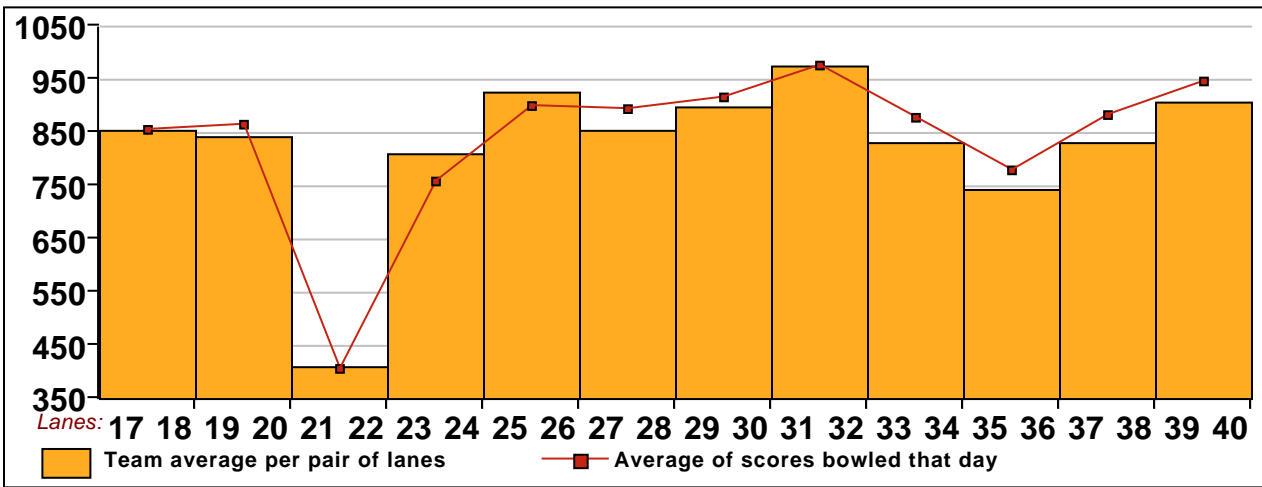

Team Average vs Avg of Scores