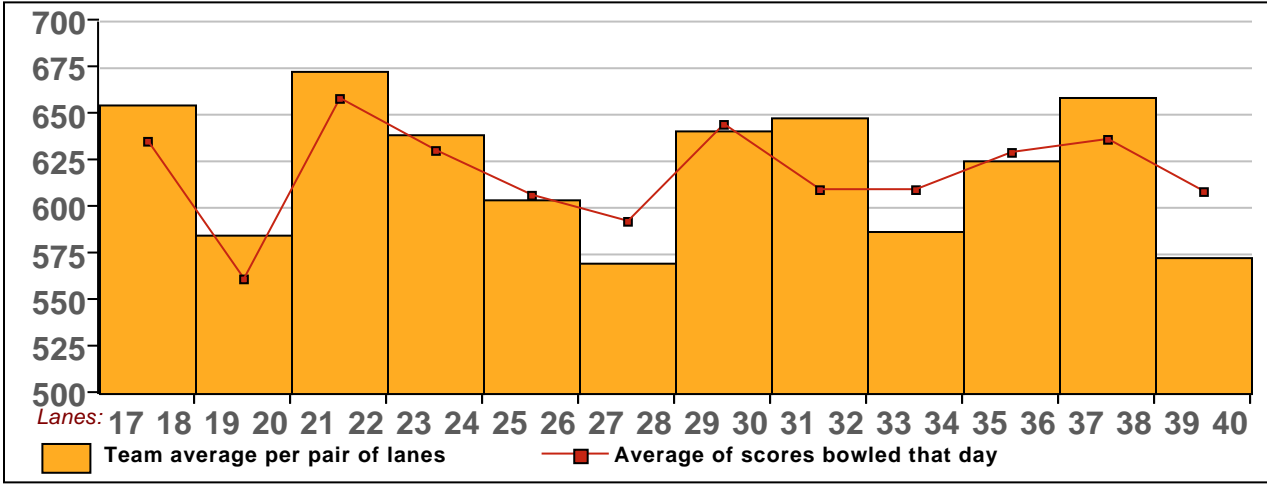

Team Average vs Avg of Scores