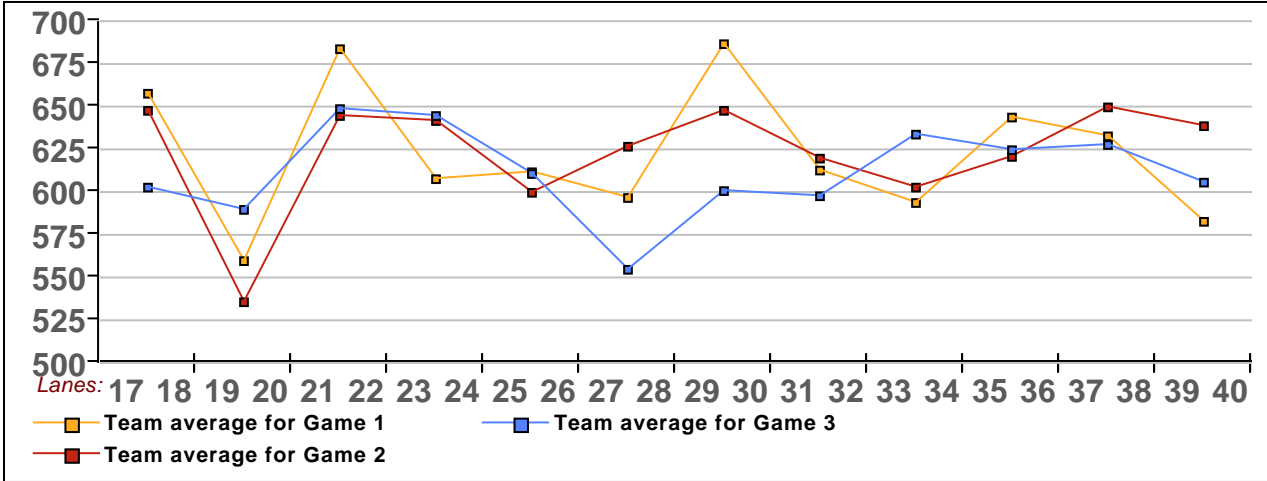

Average of Scores for Each Game