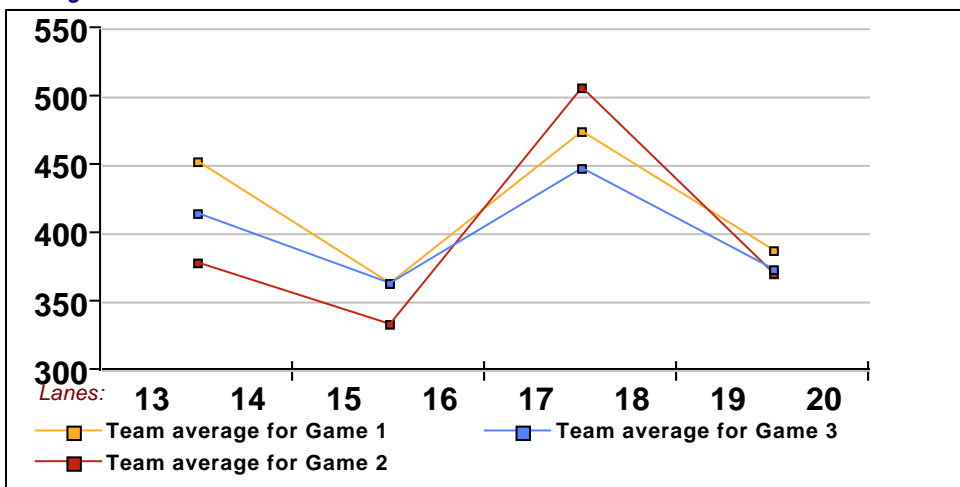

Average of Scores for Each Game