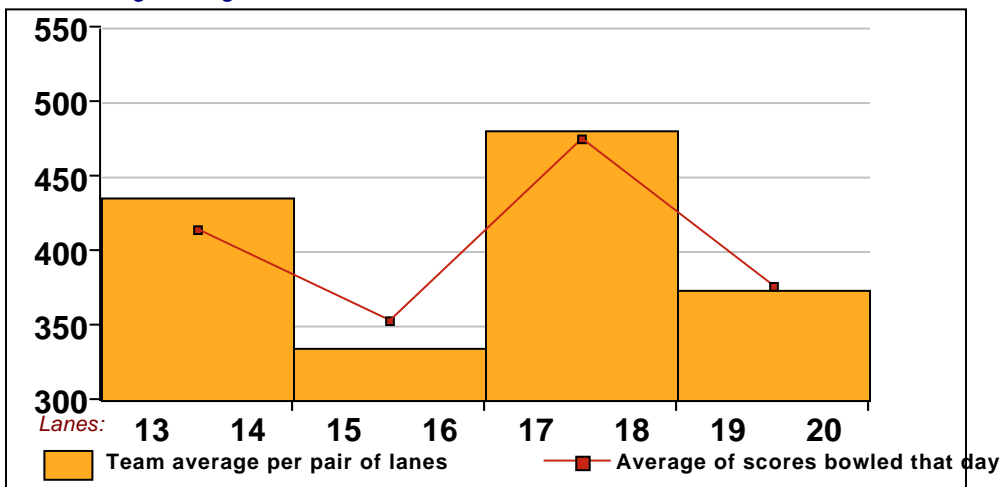

Team Average vs Avg of Scores