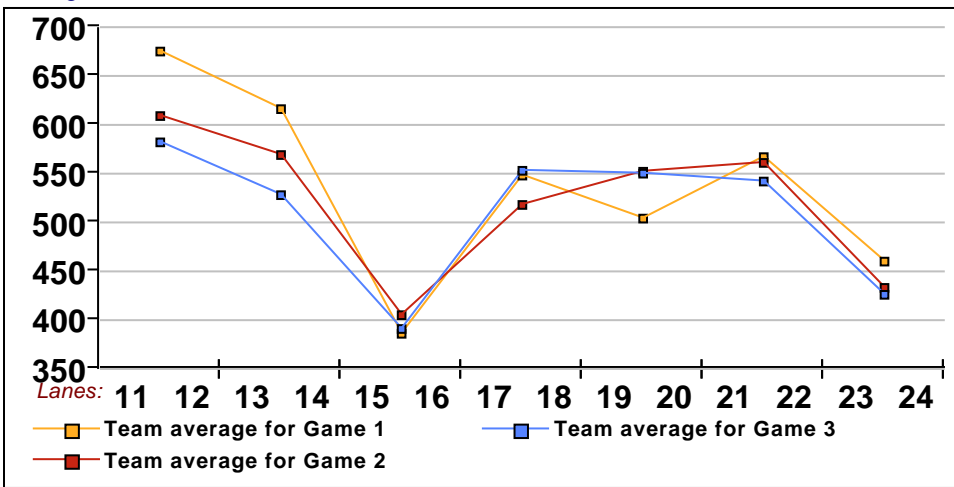

Average of Scores for Each Game