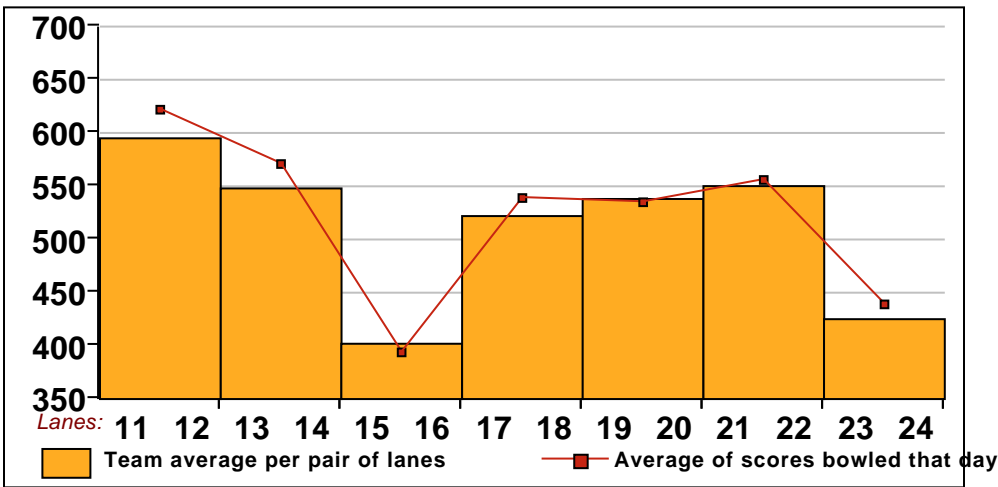

Team Average vs Avg of Scores