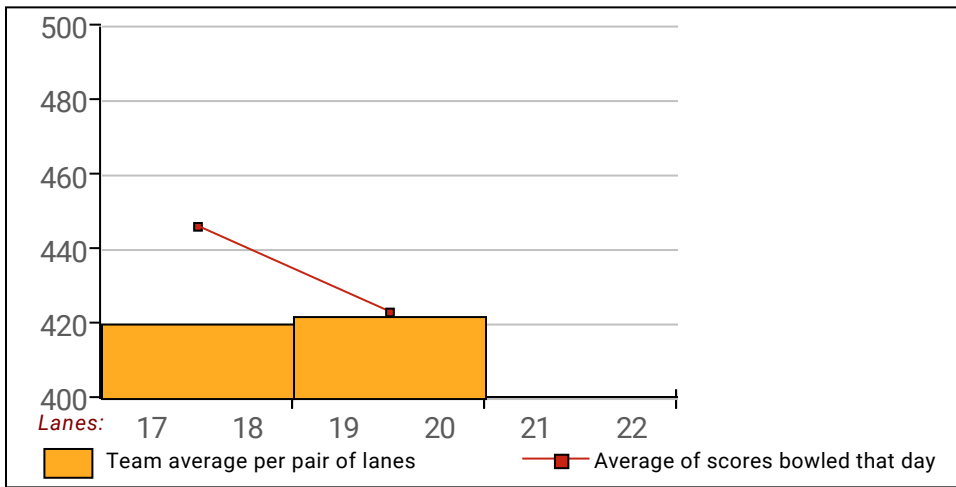

Team Average vs Avg of Scores