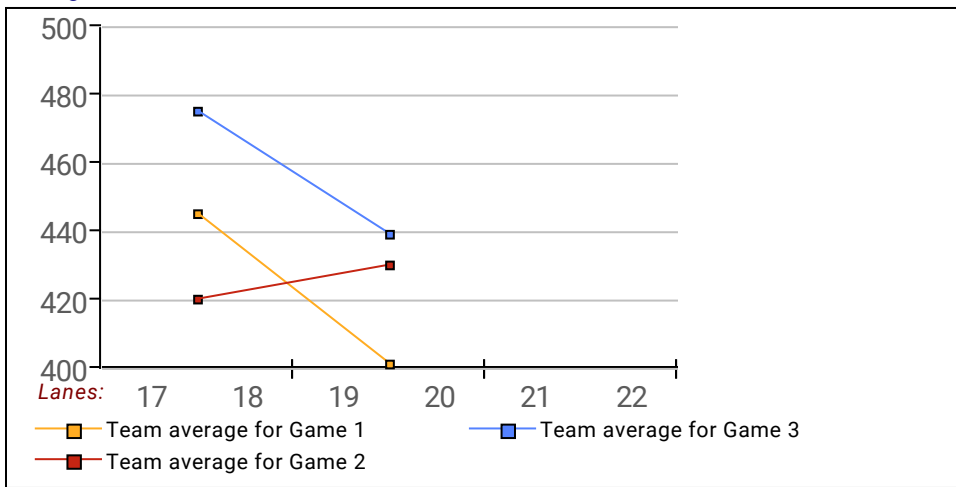

Average of Scores for Each Game