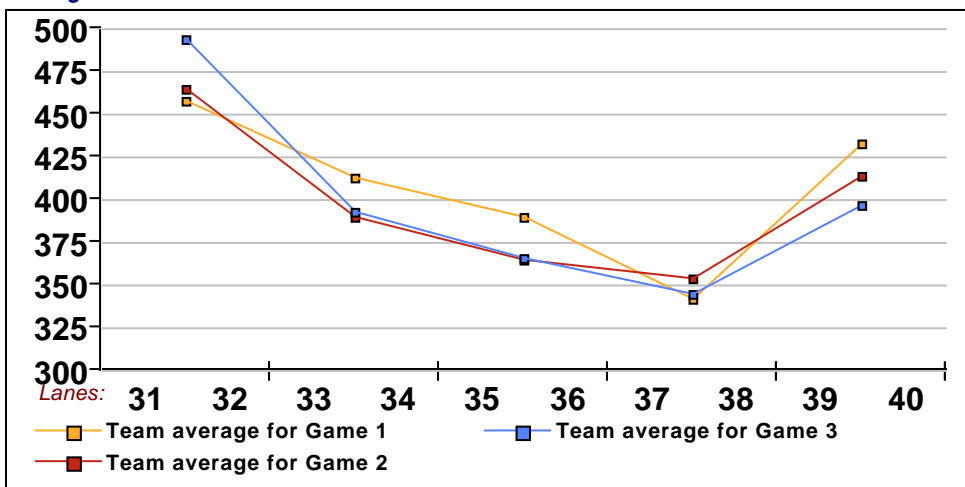

Average of Scores for Each Game