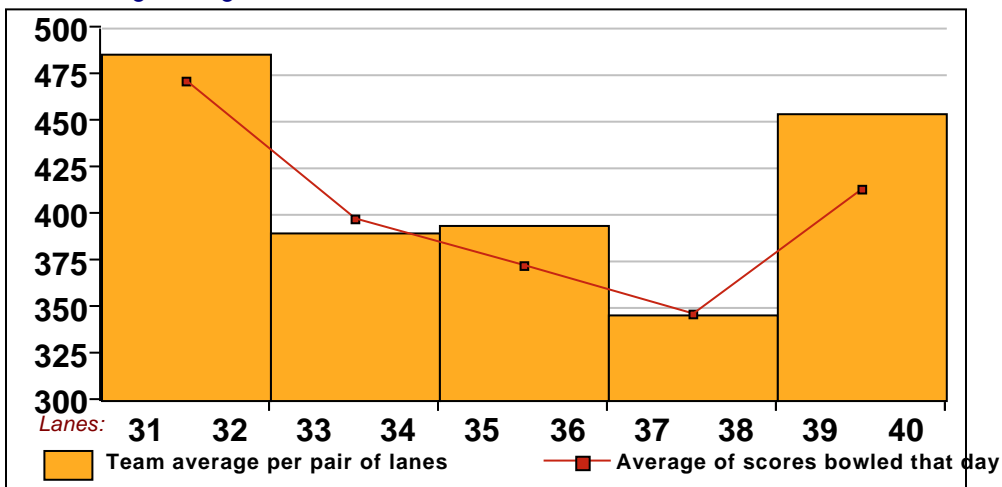

Team Average vs Avg of Scores