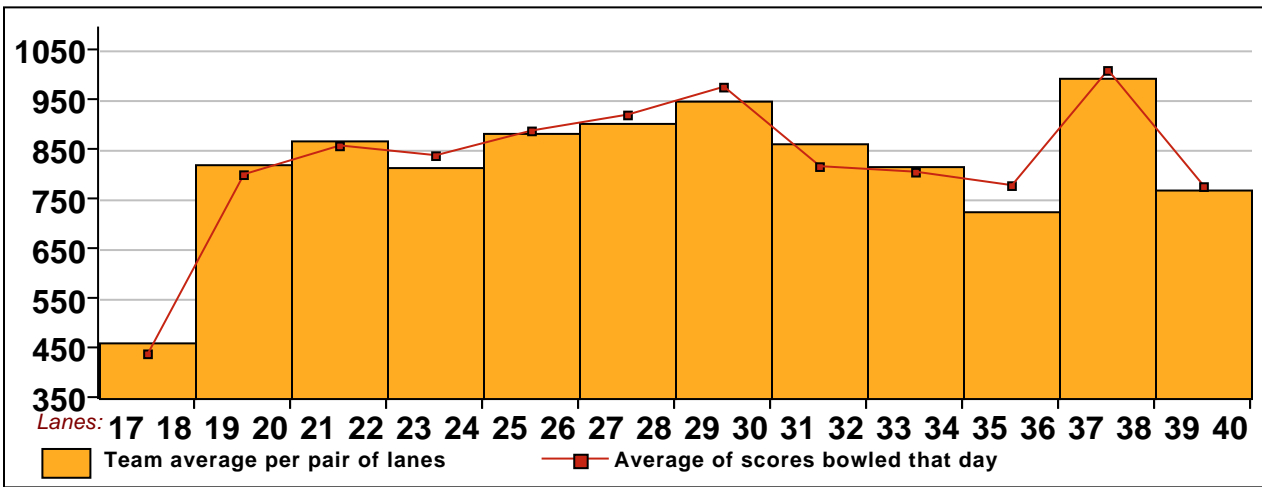

Team Average vs Avg of Scores