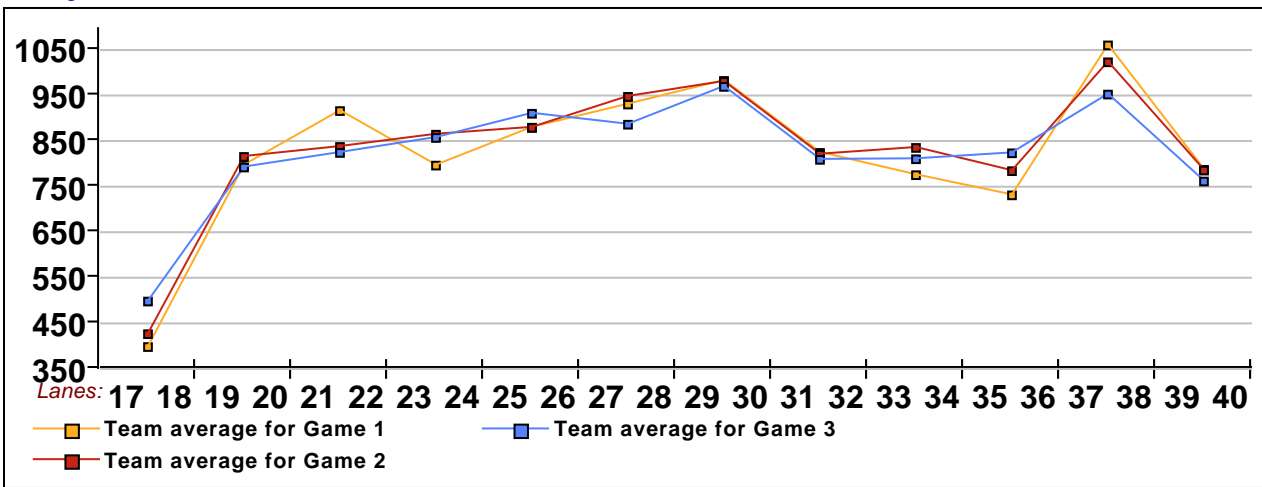

Average of Scores for Each Game