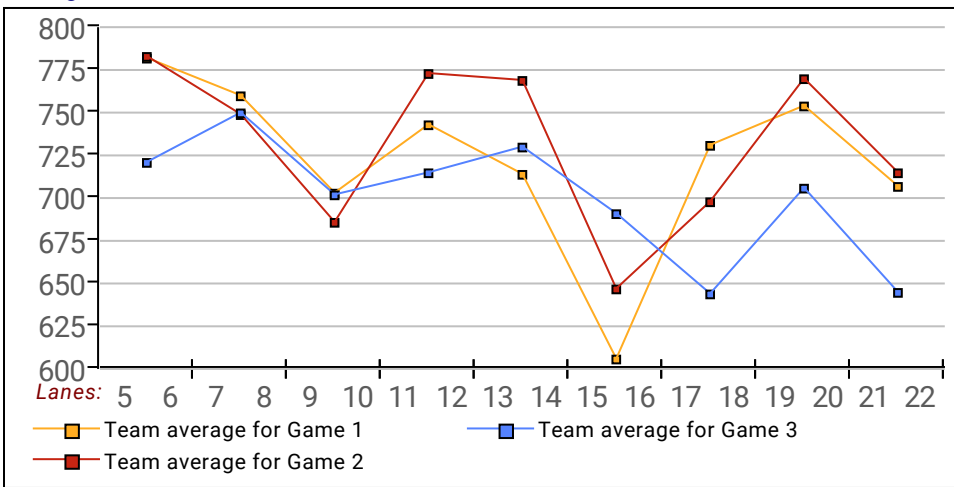

Average of Scores for Each Game