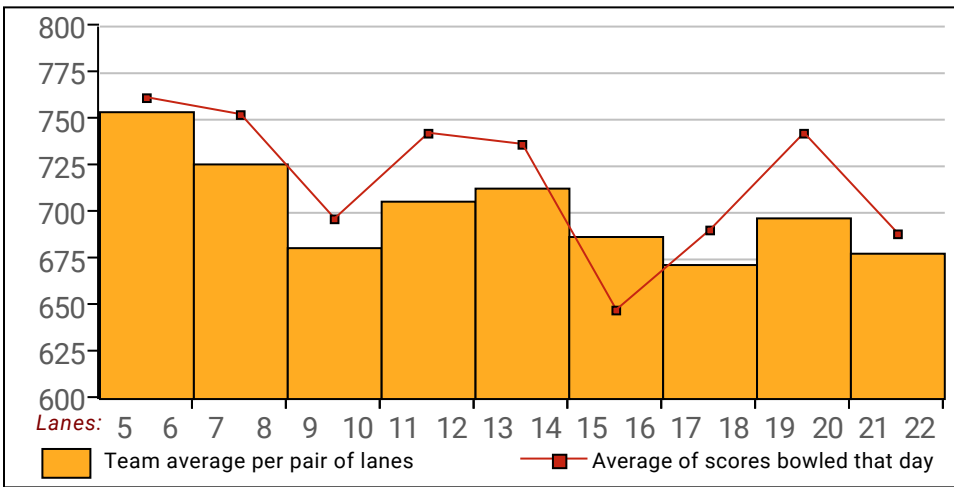

Team Average vs Avg of Scores