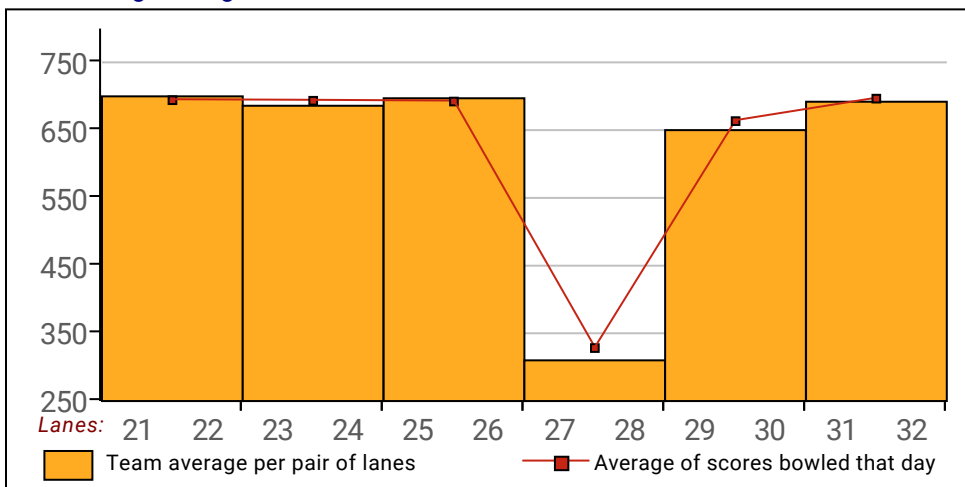

Team Average vs Avg of Scores