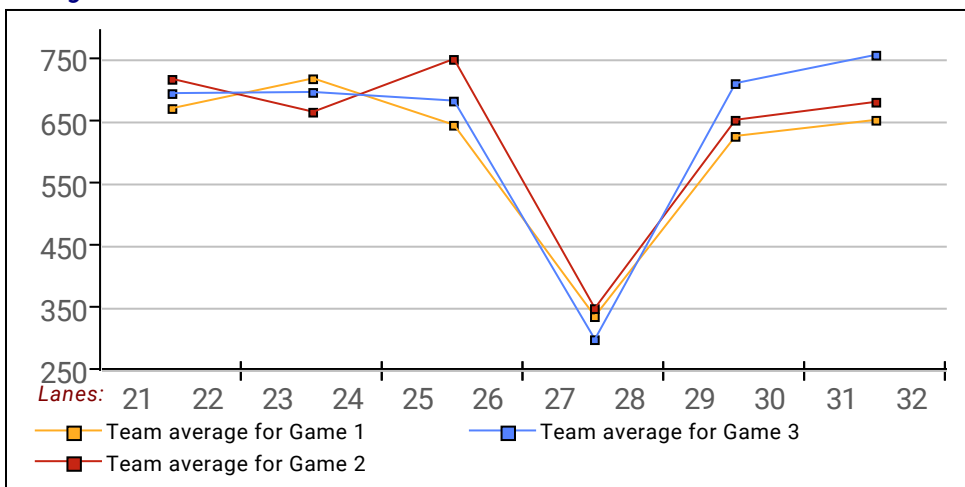

Average of Scores for Each Game