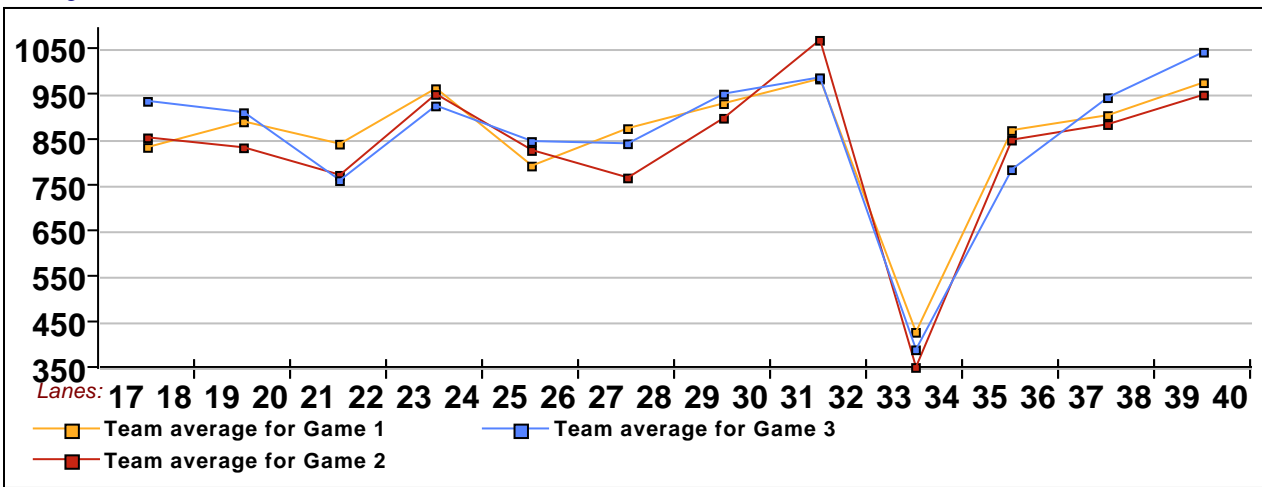

Average of Scores for Each Game