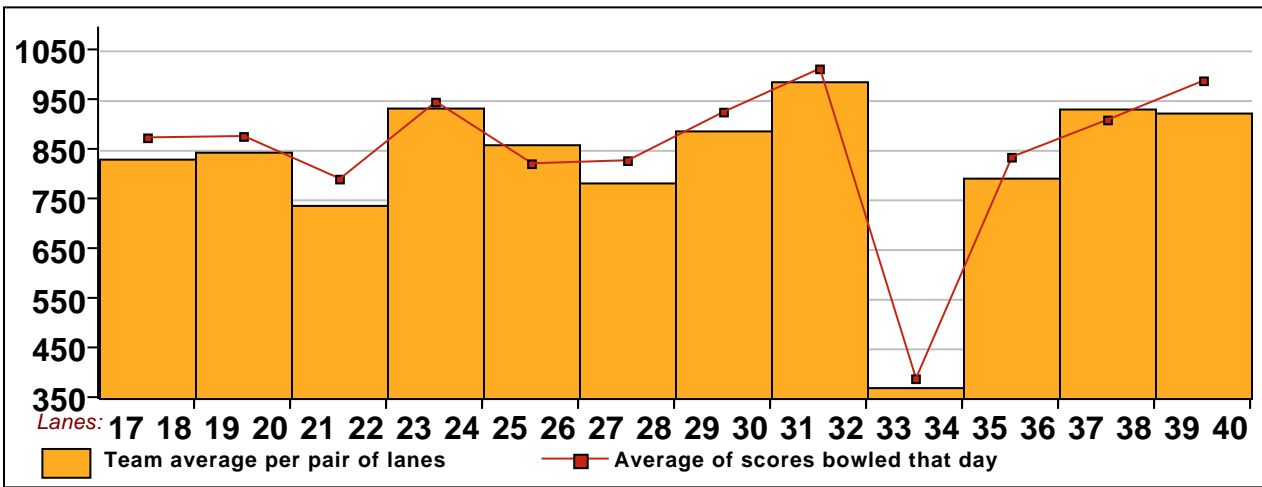

Team Average vs Avg of Scores