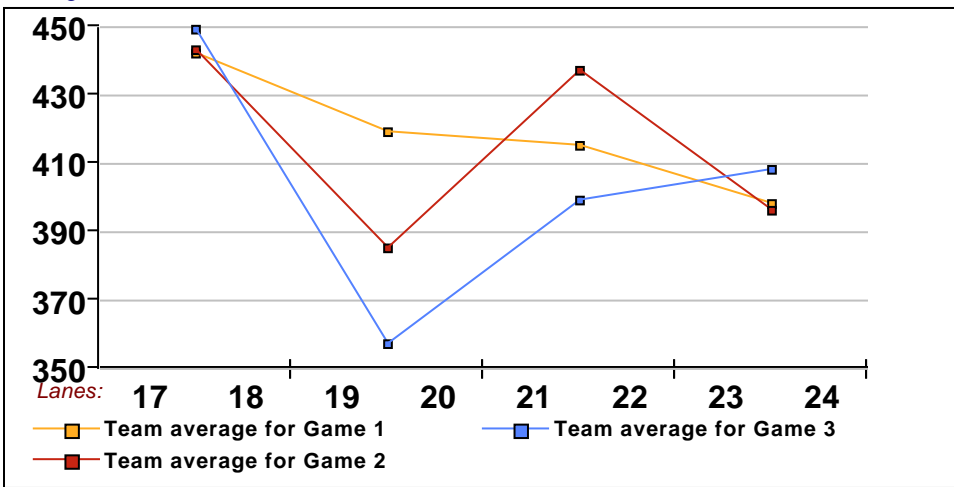

Average of Scores for Each Game