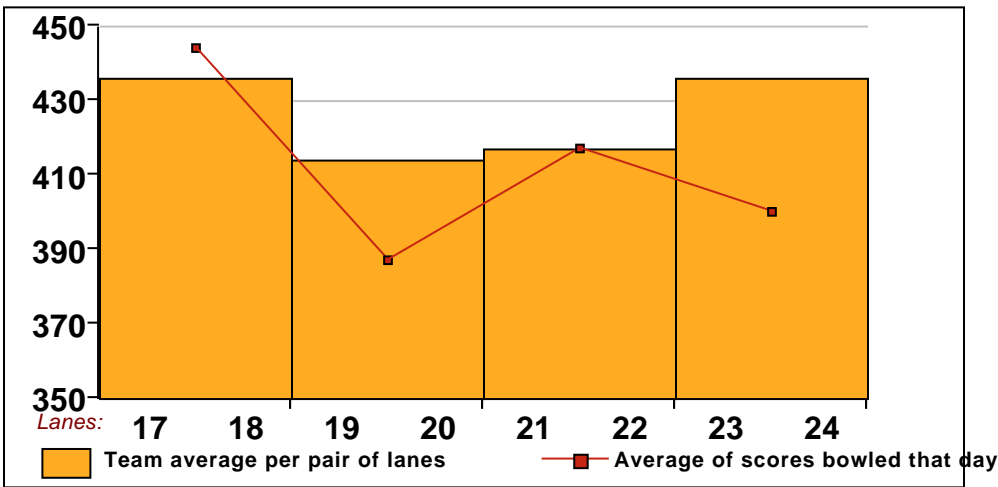

Team Average vs Avg of Scores