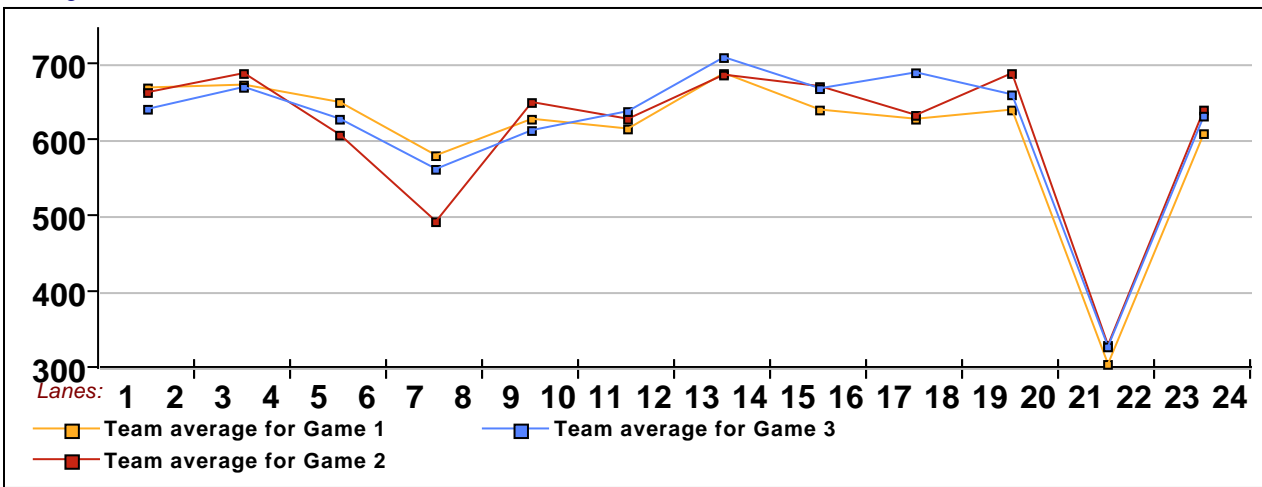

Average of Scores for Each Game