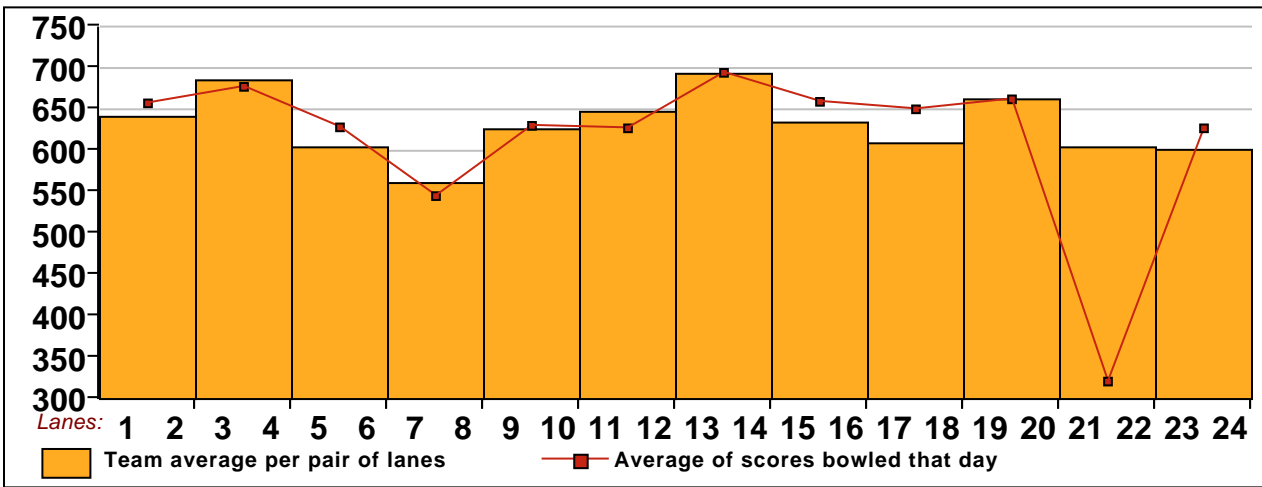

Team Average vs Avg of Scores